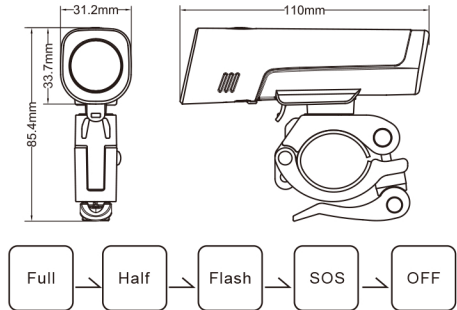

LF-08 USER MANUAL

Thank you for choosing bike light
Please read user manual before use

Product features:

- Bright CREE LED
- Long lasting Li-Ion battery (>4hrs)
- Side lights
- Easy mounting with supplied bracket

Low power indicator

When the light turns red, it shows that the battery is about to run out. Please recharge it on time.

Warning: battery can get damaged when stored empty.

Battery charging

Open the USB cover found at the bottom of the light and connect with a power supply (power bank) by USB cable. When the green light stops flashing, it indicates that the charging is complete.

Indicator light color

Low power Charging Charge completed

Product specifications

Battery: Premium Li-ion Battery

function: Full / Half / flash / SOS

Battery capacity: 2200mAh

Run time: 11 hours for half mode/ 6 hours for full mode

Lumen: 300 lumens

Size: 110x33.7x31.2mm

Net weight: 103g (including battery)

Material: ABS, PMMA, Aluminum

Anti-glare: Yes

Voltage: 3.7V