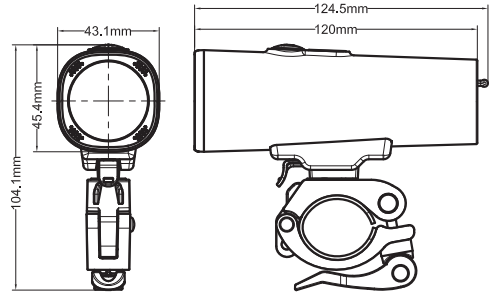

LF-06 USER MANUAL

Thank you for choosing bike light
Please read user manual before use

Product features:

- ECO-Reflex optical design
- Near range beam
- CREE XD16 LED light source
- Power level indicator
- Side lights
- Easy mounting with supplied bracket

Battery indicator

When the last LED turns red the battery is almost empty. The light will turn off automatically. Please recharge as soon as possible.

Warning: the battery can get damaged when stored empty.

Battery charging

Open USB port cover. Using the USB cable connect to a standard USB charger or power bank.

Specifications:

Battery: Premium Li-ion Battery
Function: High / Medium / Low / Flash
Battery capacity: 2600mAh
Run time: 2.5 hours
Lumen: 600 lumens
Size: 124x43x53mm
Net weight: 160g (including battery)
Material: ABS, PMMA, Aluminum
Anti-glare: YES
Voltage: 3.7V/ 2W