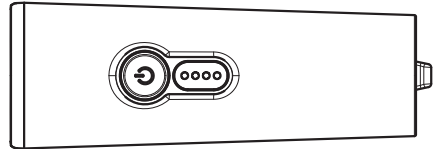

LF-06 USER MANUAL

Thank you for choosing bike light
Please read user manual before use

Product features:

- ECO-Reflex optical design
- Near range beam
- CREE XD16 LED light source
- Power level indicator
- Side lights
- Easy mounting with supplied bracket

Battery indicator

When the last LED turns red the battery is almost empty. The light will turn off automatically. Please recharge as soon as possible.

Warning: the battery can get damaged when stored empty.

Battery charging

Open USB port cover. Using the USB cable connect to a standard USB charger or power bank.

Specifications:

Battery: Premium Li-ion Battery
Function: High / Medium / Low / Flash
Battery capacity: 2600mAh
Run time: 2.5 hours
Lumen: 600 lumens
Size: 124x43x53mm
Net weight: 160g (including battery)
Material: ABS, PMMA, Aluminum
Anti-glare: YES
Voltage: 3.7V/ 2W