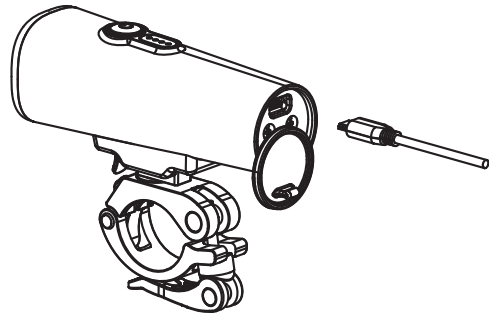

LF-06 USER MANUAL

Thank you for choosing bike light
Please read user manual before use

Product features:

- ECO-Reflex optical design
- Near range beam
- CREE XD16 LED light source
- Power level indicator
- Side lights
- Easy mounting with supplied bracket

Battery indicator

When the last LED turns red the battery is almost empty. The light will turn off automatically. Please recharge as soon as possible.

Warning: the battery can get damaged when stored empty.

Battery charging

Open USB port cover. Using the USB cable connect to a standard USB charger or power bank.

Specifications:

Battery: Premium Li-ion Battery
Function: High / Medium / Low / Flash
Battery capacity: 2600mAh
Run time: 2.5 hours
Lumen: 600 lumens
Size: 124x43x53mm
Net weight: 160g (including battery)
Material: ABS, PMMA, Aluminum
Anti-glare: YES
Voltage: 3.7V/ 2W