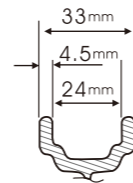

**W1-20**

**Size:** 20"  
**Tire Size:** 1-3/8" , 1.5"  
**Color:** Black  
**Spacing/Axle:**  
F: 100/160, R:110/170  
**Weight(Net /Steel Hub):**  
F: 879g/344g R: 879g / 375g

**W3-20**

**Size:** 20"  
**Tire Size:** 1-3/8" , 1.5"  
**Color:** Black  
**Spacing/Axle:**  
F: 100/160, R:114/175  
**Weight(Net /Steel Hub):**  
F: 902g/344g R: 902g / 375g

**W6-20**

**Size:** 20"  
**Tire Size:** 1-3/8" , 1.5"  
**Color:** Black  
**Spacing/Axle:**  
F: 100/160, R:110/170  
**Weight(Net /Steel Hub):**  
F: 851g/344g R: 851g / 420g

**W7-20**

**Size:** 20"  
**Tire Size:** 1-3/8" , 1.5"  
**Color:** Black  
**Spacing/Axle:**  
F: 100/160, R:110/170  
**Weight(Net /Steel Hub):**  
F: 928g/344g R: 928g / 375g

**W4-18**

**Size:** 18"  
**Tire Size:** 1-3/8, 1.5"  
**Color:** Black  
**Spacing/Axle:**  
F: 100/160, R: 110/170  
**Weinhe(Net/Steel Hub):**  
F: 947g/344g R: 947g/375g

**W4-20**

**Size:** 20"  
**Tire Size:** 1-3/8" , 1.5"  
**Color:** Black  
**Spacing/Axle:**  
F: 100/160, R:110/170  
**Weight(Net /Steel Hub):**  
F: 947g/344g R: 947g / 375g