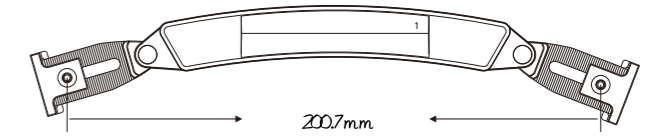

**710PSSC**

**722SSA**

**710PSC**

**722SSC**

**723SSA**

**722SC**

**723SA**

Order No.	Item	Description	Safety Standard	Qty/ctn	(LxWxH) Carton Size ( m )	Vol ( CBM )	GW ( KG )
<b>722SSC</b>	Spoke Reflector	Clear, Wheel, Screws, Extension, Adjustable	GB, ISO, CPSC, BS, AS, VIA, ECE, TPL	160	0.405x0.287x0.278	0.032	6.3
<b>722SSA</b>	Spoke Reflector	Amber, Wheel, Screws, Extension, Adjustable	GB, ISO, CPSC, BS, AS, VIA, ECE, TPL	160	0.405x0.287x0.278	0.032	6.3
<b>723SSA</b>	Spoke Reflector	723, Amber, Wheel, Screws, Extension, Adjustable	ISO, DIN	200	0.405x0.287x0.278	0.032	8.3
<b>722SA</b>	Spoke Reflector	Amber, Wheel, Screws, Extension	GB, ISO, CPSC, BS, AS, VIA, ECE, TPL	400	0.405x0.287x0.278	0.032	9.9
<b>722SC</b>	Spoke Reflector	Clear, Wheel, Screws, Extension	GB, ISO, CPSC, BS, AS, VIA, ECE, TPL	400	0.405x0.287x0.278	0.032	9.9
<b>710PSSA</b>	Spoke Reflector	Amber, Wheel, Curve, Screws, Extension, Adjustable	GB, ISO, CPSC, BS, AS	360	0.405x0.287x0.278	0.032	6.3
<b>710PSSC</b>	Spoke Reflector	Clear, Wheel, Curve, Screws, Extension, Adjustable	GB, ISO, CPSC, BS, AS	360	0.405x0.287x0.278	0.032	6.3
<b>710PSC</b>	Spoke Reflector	Clear, Wheel, Curve, Screws, Extension	GB, ISO, CPSC, BS, AS	400	0.405x0.287x0.278	0.032	11.1