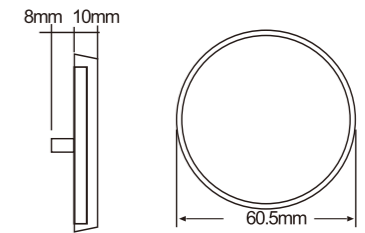

GB17761,GB/T31887 新国标反射器

安装示意图

★专利产品，侵权必究★

Order No.	Item	Description	Safety Standard	Qty/ctn	Carton Size(mm) (L*W*H)	Vol (CBM)	GW(KG)
SL199A	Motorcycle Ebike Reflector	Motorcycle Reflector, Amber	GB,ISO,3C	800	365*275*245	0.026	8.738
SL198R	Motorcycle Ebike Reflector	Motorcycle Reflector, Rectangle, Red	GB,ISO,3C	800	365*275*245	0.026	8.738

Order No.	Item	Description	Safety Standard	Qty/ctn	Carton Size(mm) (L*W*H)	Vol (CBM)	GW(KG)
SL1A	Pedal Reflector	Small, Amber, Pedal	GB,ISO,CPSC,BS,AS,VIA,DIN,TPP,3C	6000	0.405*0.287*0.278	0.032	12.6
SL123NA	Side Reflector	Yellow, Side Reflector	GB,ISO,3C	/	/	/	/

Item No.	Name	Item	Description	Standard	Qty/ctn	Carton Size(mm) (L*W*H)	Vol (CBM)	NG (KG)	WG (KG)
SL188R	Motorcycle Reflector Rectangle Red /motorref/	360pk Motor Cycle	Sealed To Plastic Backer	SAE,DOT,ECE,3C,GB,ISO	360	0.417*0.315*0.175	0.023	6.565	7.51
SL16R	Motorcycle Reflector Red, motorref/600PK	Motor Cycle	Sealed To Plastic Backer	SAE,DOT,ECE,3C,GB,ISO	600	0.68*0.33*0.215	0.048	6.505	7.51

E-bike Reflectors/Motorcycle Reflectors