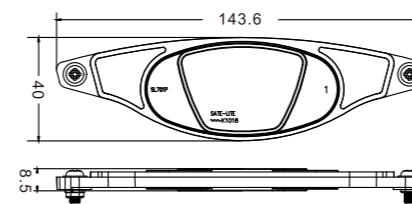

Order No.	Item	Description	Safety Standard	Qty/ctn	Carton Size(mm) (L*W*H)	Vol (CBM)	GW(KG)
701PMSA	Spoke Reflector	Amber,Wheel	K	800	365x275x245	0.026	8.738
SL199A	Motorcycle Ebike Reflector	Motorcycle Reflector,Amber	GB,ISO	800	365x275x245	0.026	8.738
SL198R	Motorcycle Ebike Reflector	Motorcycle Reflector,Rectangle,Red	GB,ISO	800	365x275x245	0.026	8.738