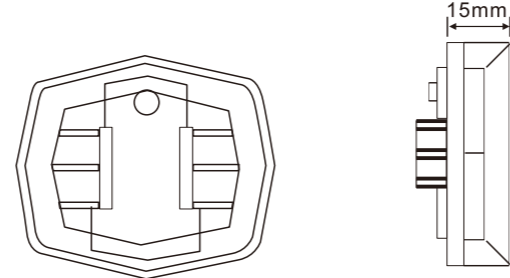

121C

Order No.	Item	Description	Safety Standard	Qty/ctn	(LxWxH) Carton Size (m)	Vol (CBM)	GW (KG)
121C	Front Reflector	Clear,Front,Screws	GB,ISO,CPSC,BS,AS,VIA,ECE,DIN	500	0.445x0.280x0.200	0.025	7.2
121R	Rear Reflector	Rear,Red,Screws	GB,ISO,CPSC,BS,AS,VIA,ECE,DIN	500	0.445x0.280x0.200	0.025	7.3
121HC	Front Reflector	Clear,Front,Screws	GB,ISO,CPSC,BS,AS,VIA,ECE,DIN	500	0.445x0.280x0.200	0.025	8.7
121HR	Rear Reflector	Rear,Red,Screws	GB,ISO,CPSC,BS,AS,VIA,ECE,DIN	500	0.445x0.280x0.200	0.025	8.7

Order No.	Item	Description	Safety Standard	Qty/ctn	(LxWxH) Carton Size (m)	Vol (CBM)	GW (KG)
122C	Front Reflector	Clear,Front,Snap on	GB,ISO,CPSC,BS,AS,VIA,ECE,DIN	500	0.445x0.280x0.200	0.025	6.7
122R	Rear Reflector	Rear,Red,Snap on	GB,ISO,CPSC,BS,AS,VIA,ECE,DIN	500	0.445x0.280x0.200	0.025	6.7

Description
123N(S)(G)1R

Lens #

N/A: Flat Backer
S: Round Backer

N/A: Black Backer
G: Gray Backer
U: Chrome Plated Backer

1:W/ stud
2:W/o stud

R: Red Lens
C: Clear Lens
A: Amber Lens