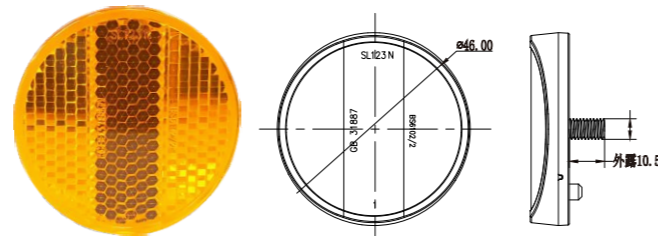

SL123NA

Order No.	Item	Description	Safety Standard	Qty/ctn	Carton Size(mm) (L*W*H)	Vol (CBM)	GW(KG)
SL1A	Pedal Reflector	Small, Amber, Pedal	GB,ISO,CPSC,BS,AS,VIA,DIN,TPP,3C	6000	0.405*0.287*0.278	0.032	12.6
SL123NA	Side Reflector	Yellow, Side Reflector	GB,ISO,3C	/	/	/	/