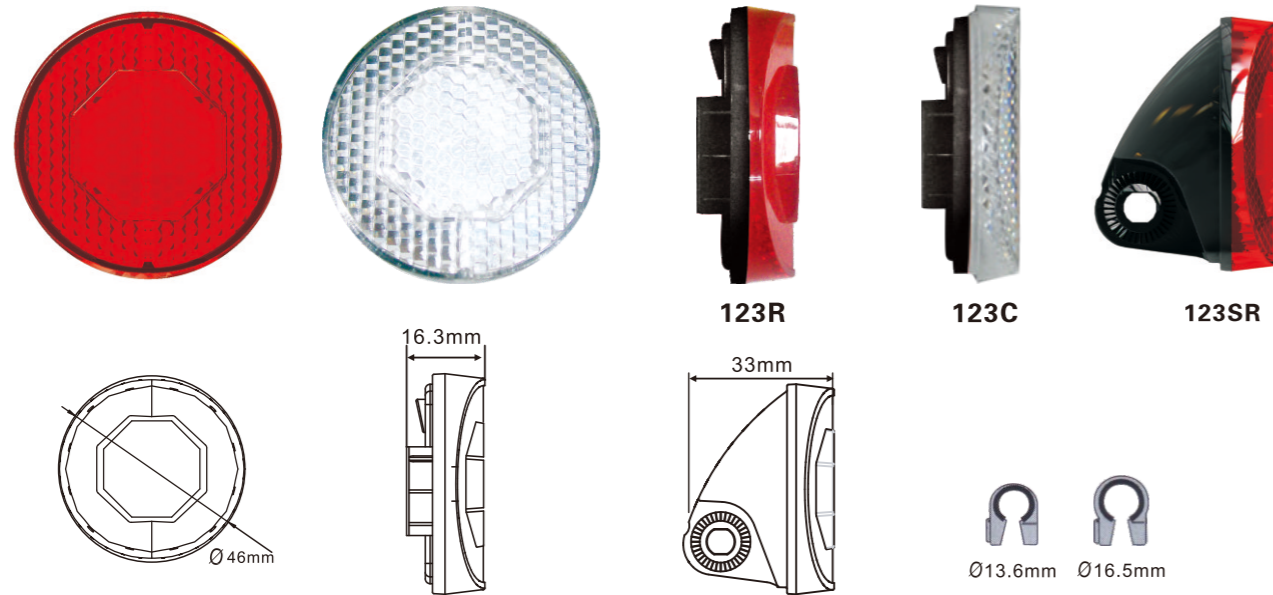

Order No.	Item	Description	Safety Standard	Qty/ctn	(LxWxH) Carton Size (m)	Vol (CBM)	GW (KG)
123R	Rear Reflector	123, Rear, Red, Seat Stay	GB, ISO, CPSC, BS, VIA	500	0.445x0.280x0.200	0.025	4.9
123C	Rear Reflector	123, Front, Clear, Handle Bar, Round	GB, ISO, CPSC, BS, VIA	500	0.445x0.280x0.200	0.025	4.7
123SR	Rear Reflector	Rear, Red, Seat Stay	VIA, CPSC, BS	500	0.550x0.300x0.300	0.050	10.0