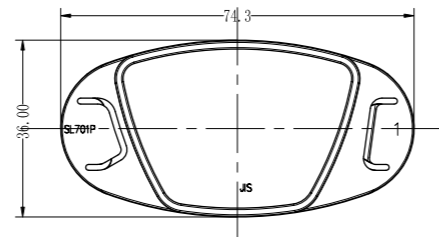

Order No.	Item	Description	Safety Standard	Qty/ctn	(LxWxH) Carton Size (m)	Vol (CBM)	GW (KG)
723A	Spoke Reflector	723, Amber, Wheel, Push on	ISO, DIN	500	0.405x0.287x0.278	0.032	10.4
SR710A	Spoke Reflector	Amber, Wheel, Quick fit	GB, CPSC, BS	1000	0.405x0.287x0.278	0.032	13.3
701PA	Spoke Reflector	Amber, Wheel, Quick fit	GB, ISO	1000	0.315x0.235x0.390	0.029	12.2