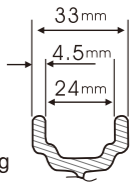

Size: 20"
Tire Size: 1-3/8" , 1.5"
Color: Black
Spacing/Axle:
F: 100/160, R:110/170
Weight(Net /Steel Hub):
F: 928g/344g R: 928g / 375g

W4-18