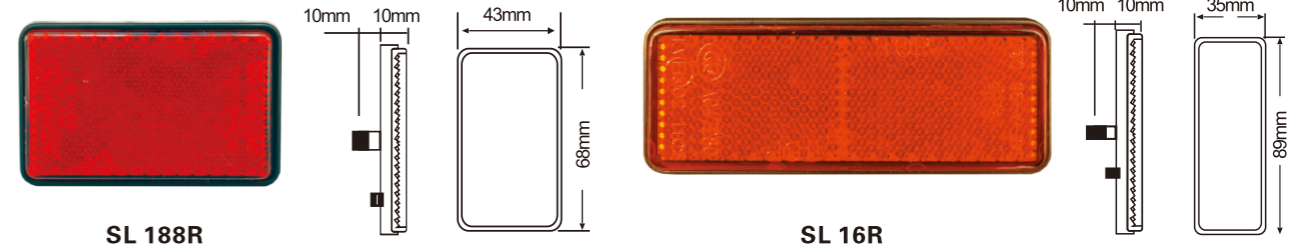

SL188R

SL16R

Item No.	Name	Item	Description	Standard	Qty/ctn	Carton Size(mm) (L*W*H)	Vol (CBM)	NG (KG)	WG (KG)
SL188R	Motorcycle Reflector Rectangle Red /motorref/	360pk Motor Cycle	Sealed To Plastic Backer	SAE,DOT,ECE,3C,GB,ISO	360	0.417*0.315*0.175	0.023	6.565	7.51
SL16R	Motorcycle Reflector Red, motorref/600PK	Motor Cycle	Sealed To Plastic Backer	SAE,DOT,ECE,3C,GB,ISO	600	0.68*0.33*0.215	0.048	6.505	7.51

E-bike Reflectors/Motorcycle Reflectors

Item No.	Name	Item	Description	Standard	Qty/ctn	L (m)	W (m)	H (m)	Vol (CBM)	NG (KG)	WG (KG)
40-0020-11	Motorcycle Reflector/Round,Red / 600PK	ScrewL=10-15mm, φ=M5 Roundφ55mm, Thickness9mm	Sealed to plastic backer	GB,SAE,DOT,ECE,3C,ISO	600	0.680	0.390	0.200	0.053	11.11	13.05
40-0020-12	Motorcycle Reflector/Round,Yellow/600PK	ScrewL=10-15mm, φ=M5 Roundφ55mm, Thickness9mm	Sealed to plastic backer	GB,SAE,DOT,ECE,3C,ISO	600	0.680	0.390	0.200	0.053	11.11	13.05
40-0020-31	Motorcycle Reflector/Round,Red / 240PK	ScrewL=10-15mm, φ=M6 Roundφ55mm, Thickness9mm	Sealed to plastic backer	GB,SAE,DOT,ECE,3C,ISO	240	0.375	0.255	0.275	0.026	4.98	5.836
40-0020-32	Motorcycle Reflector/Round,Yellow/240PK	ScrewL=10-15mm, φ=M6 Roundφ55mm, Thickness9mm	Sealed to plastic backer	GB,SAE,DOT,ECE,3C,ISO	240	0.375	0.255	0.275	0.026	4.906	5.764
40-0020-32/L	Motorcycle Reflector/Round,Yellow/144PK	ScrewL=10-15mm, φ=M6 Roundφ55mm, Thickness9mm	Sealed to plastic backer	GB,SAE,DOT,ECE,3C,ISO	144	0.375	0.255	0.275	0.026	3.482	4.21
40-0020-52	Motorcycle Reflector/Round,Yellow/264PK	ScrewL=10-15mm, φ=M6 Roundφ55mm, Thickness9mm	Sealed to plastic backer	GB,SAE,DOT,ECE,3C,ISO	264	0.375	0.255	0.275	0.026	6.152	7.038
40-0020-72	Motorcycle Reflector/Round,Yellow/264PK	ScrewL=10-15mm, φ=M6 Roundφ55mm, Thickness9mm	Sealed to plastic backer	GB,SAE,DOT,ECE,3C,ISO	264	0.375	0.255	0.275	0.026	5.148	6.016
40-0020-82/NP	Motorcycle Reflector/Round,Yellow/240PK	ScrewL=10-15mm, φ=M5 Roundφ55mm, Thickness9mm	Sealed to plastic backer	GB,SAE,DOT,ECE,3C,ISO	240	0.375	0.265	0.280	0.026	5.14	6.01

Item No.	Name	Item	Description	Standard	Qty/ctn	L (m)	W (m)	H (m)	Vol (CBM)	NG (KG)	WG (KG)
40-0020-02ARC	Motorcycle Reflector/Round,Yellow/	ScrewL=10-15mm, φ=M5 Roundφ55mm, Thickness9mm	Sealed to plastic backer	GB,SAE,DOT,ECE,3C,ISO	600	385	400	205	0.056