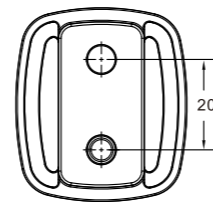

Order No.	Item	Description	Safety Standard	Qty/ctn	Carton Size(mm) (L*W*H)	Vol (CBM)	GW(KG)
129R	Rear Reflector	Rear,Red,Screws	GB,ISO	1000	345x280x200	0.021	10.82
129C	Front Reflector	Clear,Front,Screws	GB,ISO	1000	345x280x200	0.021	10.82