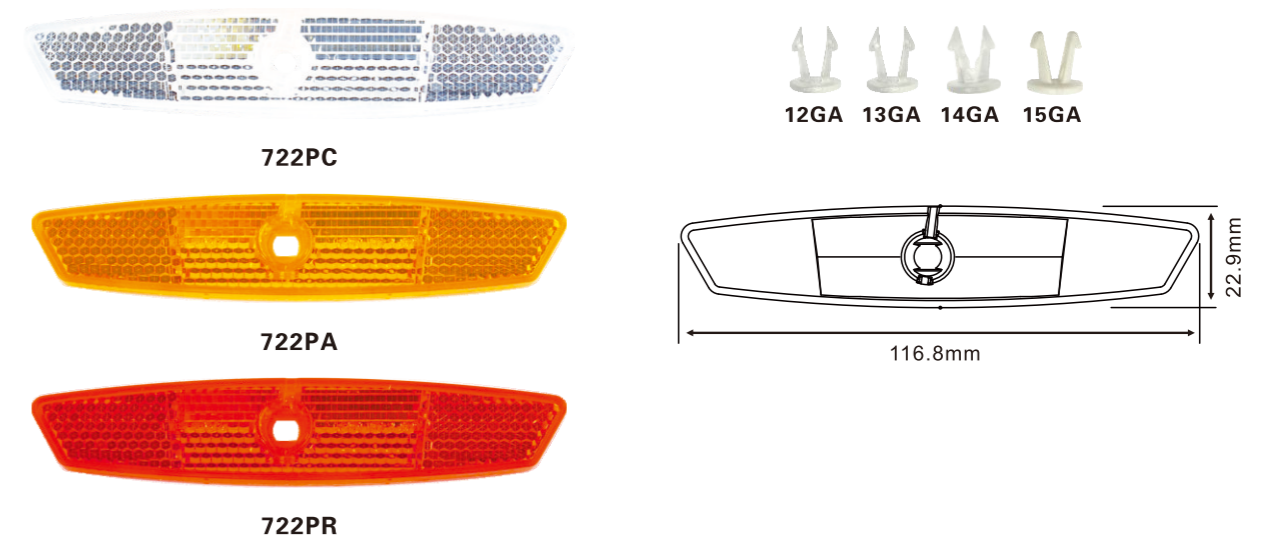

Order No.	Item	Description	Safety Standard	Qty/ctn	(LxWxH) Carton Size (m)	Vol (CBM)	GW (KG)
722PC	Spoke Reflector	Clear,Wheel,Push on	CPSC,BS,JIS,ECE,CAN,GB,ISO	500	0.445x0.280x0.200	0.025	7.3
722PA	Spoke Reflector	Amber,Wheel,Push on	CPSC,TPL,AS,ECE,CAN,GB,ISO	500	0.445x0.280x0.200	0.025	7.3
722PR	Spoke Reflector	Red,Wheel,Push on	CPSC,CAN,GB,ISO	500	0.445x0.280x0.200	0.025	7.3