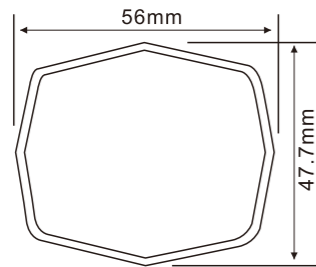

121C

Order No.	Item	Description	Safety Standard	Qty/ctn	(LxWxH) Carton Size (m)	Vol (CBM)	GW (KG)
121C	Front Reflector	Clear,Front,Screws	GB,ISO,CPSC,BS,AS,VIA,ECE,DIN	500	0.445x0.280x0.200	0.025	7.2
121R	Rear Reflector	Rear,Red,Screws	GB,ISO,CPSC,BS,AS,VIA,ECE,DIN	500	0.445x0.280x0.200	0.025	7.3
121HC	Front Reflector	Clear,Front,Screws	GB,ISO,CPSC,BS,AS,VIA,ECE,DIN	500	0.445x0.280x0.200	0.025	8.7
121HR	Rear Reflector	Rear,Red,Screws	GB,ISO,CPSC,BS,AS,VIA,ECE,DIN	500	0.445x0.280x0.200	0.025	8.7

Order No.	Item	Description	Safety Standard	Qty/ctn	(LxWxH) Carton Size (m)	Vol (CBM)	GW (KG)
122C	Front Reflector	Clear,Front,Snap on	GB,ISO,CPSC,BS,AS,VIA,ECE,DIN	500	0.445x0.280x0.200	0.025	6.7
122R	Rear Reflector	Rear,Red,Snap on	GB,ISO,CPSC,BS,AS,VIA,ECE,DIN	500	0.445x0.280x0.200	0.025	6.7

Description
123N(S)(G)1R

Lens #

N/A: Flat Backer
S: Round Backer

N/A: Black Backer
G: Gray Backer
U: Chrome Plated Backer

1:W/ stud
2:W/o stud

R: Red Lens
C: Clear Lens
A: Amber Lens