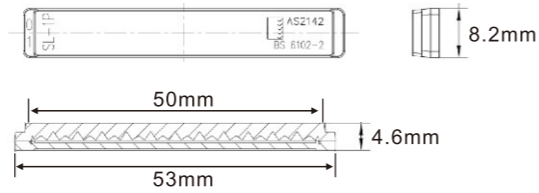

Order No.	Item	Description	Safety Standard	Qty/ctn	(LxWxH) Carton Size (m)	Vol (CBM)	GW (KG)
121W	Spoke Reflector	Mag Wheel Reflector, Screws	GB, ISO, CPSC, BS, AS	750	0.550x0.370x0.280	0.057	15.7

SL3A

Order No.	Item	Description	Safety Standard	Qty/ctn	(LxWxH) Carton Size (m)	Vol (CBM)	GW (KG)
SL1A	Pedal Reflector	Small, Amber, Pedal	GB, ISO, CPSC, BS, AS, VIA, DIN, TPP	6000	0.405x0.287x0.278	0.032	12.6
SL1PA	Pedal Reflector	Mini, Amber, Pedal	GB, ISO, CPSC, BS, AS, VIA, DIN, TPP	9000	0.405x0.287x0.278	0.034	14.7
SL3A	Pedal Reflector	Regular, Amber, Pedal	GB, ISO, CPSC, BS, AS, VIA, DIN, TPP, CH, B	3000	0.405x0.287x0.278	0.032	10.6

Order No.	Item	Description	Safety Standard	Qty/ctn	(LxWxH) Carton Size (m)	Vol (CBM)	GW (KG)
80-0000-00	Bike Reflector kit	121C&121R&722C	GB, ISO, CPSC, BS, AS	100	0.568x0.313x0.165	0.029	7.3
80-0346-06	Bike Reflector kit	122C&122R&HB317&SP272&Spacer	GB, ISO, CPSC, BS, AS	250	0.550x0.370x0.280	0.057	\
80-0831-00	Bike Reflector kit	122C&122R&HB254&SP272	GB, ISO, CPSC, BS, AS	250	0.550x0.370x0.280	0.057	\
80-0844-02	Bike Reflector kit	122R&SP272	GB, ISO, CPSC, BS, AS	500	0.550x0.300x0.270	0.045	12.0

Order No.	Item	Description	Safety Standard	Qty/ctn	(LxWxH) Carton Size (m)	Vol (CBM)	GW (KG)
RK1	Retal Packing	Retail Packing 121C/R&722C	CPSC,BS	60	0.550x0.370x0.280	0.057	7.5
RK2	Retal Packing	Retail Packing 121C/R&722A	AS, TPL	60	0.550x0.370x0.280	0.057	7.5