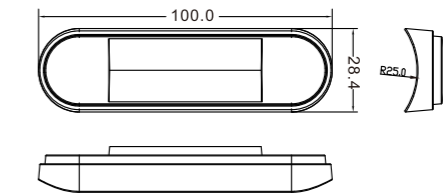

Order No.	Item	Description	Safety Standard	Qty/ctn	Carton Size(mm) (L*W*H)	Vol (CBM)	GW(KG)
701PMSA	Spoke Reflector	Amber,Wheel	K	800	365x275x245	0.026	8.738
SL199A	Motorcycle Ebike Reflector	Motorcycle Reflector,Amber	GB,ISO	800	365x275x245	0.026	8.738
SL198R	Motorcycle Ebike Reflector	Motorcycle Reflector,Rectangle,Red	GB,ISO	800	365x275x245	0.026	8.738