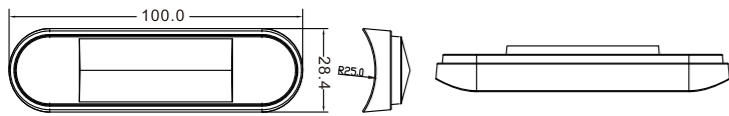

# GB17761,GB/T31887 新国标反射器

安装示意图

★专利产品，侵权必究★

SL199A

SL198R

Order No.	Item	Description	Safety Standard	Qty/ctn	Carton Size(mm) (L*W*H)	Vol (CBM)	GW(KG)
SL199A	Motorcycle Ebike Reflector	Motorcycle Reflector, Amber	GB,ISO,3C	800	365*275*245	0.026	8.738
SL198R	Motorcycle Ebike Reflector	Motorcycle Reflector, Rectangle, Red	GB,ISO,3C	800	365*275*245	0.026	8.738