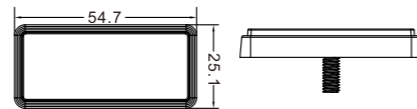

# GB17761,GB/T31887 新国标反射器

安装示意图

★专利产品，侵权必究★

SL199A

SL198R

Order No.	Item	Description	Safety Standard	Qty/ctn	Carton Size(mm) (L*W*H)	Vol (CBM)	GW(KG)
SL199A	Motorcycle Ebike Reflector	Motorcycle Reflector, Amber	GB,ISO,3C	800	365*275*245	0.026	8.738
SL198R	Motorcycle Ebike Reflector	Motorcycle Reflector, Rectangle, Red	GB,ISO,3C	800	365*275*245	0.026	8.738