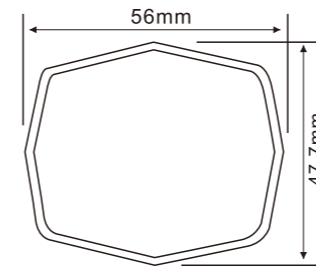

122C

122R

121C

121R

Order No.	Item	Description	Safety Standard	Qty/ctn	(LxWxH) Carton Size ( m )	Vol ( CBM )	GW ( KG )
121C	Front Reflector	Clear,Front,Screws	GB,ISO,CPSC,BS,AS,VIA,ECE,DIN	500	0.445x0.280x0.200	0.025	7.2
121R	Rear Reflector	Rear,Red,Screws	GB,ISO,CPSC,BS,AS,VIA,ECE,DIN	500	0.445x0.280x0.200	0.025	7.3
121HC	Front Reflector	Clear,Front,Screws	GB,ISO,CPSC,BS,AS,VIA,ECE,DIN	500	0.445x0.280x0.200	0.025	8.7
121HR	Rear Reflector	Rear,Red,Screws	GB,ISO,CPSC,BS,AS,VIA,ECE,DIN	500	0.445x0.280x0.200	0.025	8.7