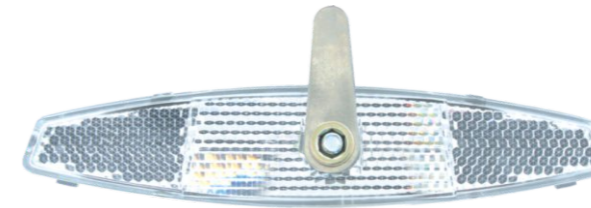

Order No.	Item	Description	Safety Standard	Qty/ctn	(LxWxH) Carton Size (m)	Vol (CBM)	GW (KG)
723A	Spoke Reflector	723, Amber, Wheel, Push on	ISO, DIN	500	0.405x0.287x0.278	0.032	10.4
SR710A	Spoke Reflector	Amber, Wheel, Quick fit	GB, CPSC, BS	1000	0.405x0.287x0.278	0.032	13.3
701PA	Spoke Reflector	Amber, Wheel, Quick fit	GB, ISO	1000	0.315x0.235x0.390	0.029	12.2

Order No.	Item	Description	Safety Standard	Qty/ctn	(LxWxH) Carton Size (m)	Vol (CBM)	GW (KG)
724C	Spoke Reflector	724, Clear, Wheel, Push on	GB, ISO, CPSC, BS, AS	500	0.405x0.287x0.278	0.032	10.91
727C	Spoke Reflector	727, Clear Wider Spoke Reflector	GB, ISO, CPSC, BS, AS	160	0.345x0.280x0.200	0.019	5.8

725C

Order No.	Item	Description	Safety Standard	Qty/ctn	(LxWxH) Carton Size (m)	Vol (CBM)	GW (KG)
725C	Spoke Reflector	Clear Wider Spoke Reflector	GB,ISO,CPSC,BS,AS	200	0.298x0.276x0.260	0.021	5.9
725A	Spoke Reflector	Amber Wider Spoke Reflector	GB,ISO,CPSC,BS,AS	200	0.298x0.276x0.260	0.021	5.9
SR600A	Spoke Reflector	Amber Wider Slide on	TPL,B,POT,ECE	400	0.467x0.300x0.270	0.038	10.1

Order No.	Item	Description	Safety Standard	Qty/ctn	(LxWxH) Carton Size (m)	Vol (CBM)	GW (KG)
726C	Spoke Reflector	Clear, Kid bike Spoke Reflector, Push on	GB,ISO,CPSC,BS,AS	500	0.405x0.287x0.278	0.032	8.2
726A	Spoke Reflector	Amber, Kid bike Spoke Reflector, Push on	GB,ISO,CPSC,BS,AS	500	0.405x0.287x0.278	0.032	8.2