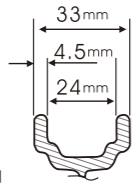

Size: 20"
Tire Size: 1-3/8" , 1.5"
Color: Black
Spacing/Axle:
F: 100/160, R:110/170
Weight(Net /Steel Hub):
F: 879g/344g R: 879g / 375g

W3-20