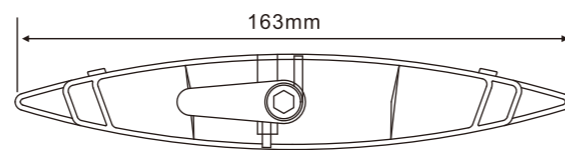

Order No.	Item	Description	Safety Standard	Qty/ctn	(LxWxH) Carton Size (m)	Vol (CBM)	GW (KG)
724C	Spoke Reflector	724, Clear, Wheel, Push on	GB, ISO, CPSC, BS, AS	500	0.405x0.287x0.278	0.032	10.91
727C	Spoke Reflector	727, Clear Wider Spoke Reflector	GB, ISO, CPSC, BS, AS	160	0.345x0.280x0.200	0.019	5.8