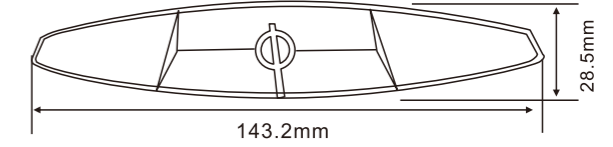

Order No.	Item	Description	Safety Standard	Qty/ctn	(LxWxH) Carton Size (m)	Vol (CBM)	GW (KG)
723A	Spoke Reflector	723, Amber, Wheel, Push on	ISO, DIN	500	0.405x0.287x0.278	0.032	10.4
SR710A	Spoke Reflector	Amber, Wheel, Quick fit	GB, CPSC, BS	1000	0.405x0.287x0.278	0.032	13.3
701PA	Spoke Reflector	Amber, Wheel, Quick fit	GB, ISO	1000	0.315x0.235x0.390	0.029	12.2

Order No.	Item	Description	Safety Standard	Qty/ctn	(LxWxH) Carton Size (m)	Vol (CBM)	GW (KG)
724C	Spoke Reflector	724, Clear, Wheel, Push on	GB, ISO, CPSC, BS, AS	500	0.405x0.287x0.278	0.032	10.91
727C	Spoke Reflector	727, Clear Wider Spoke Reflector	GB, ISO, CPSC, BS, AS	160	0.345x0.280x0.200	0.019	5.8

SR600A

Order No.	Item	Description	Safety Standard	Qty/ctn	(LxWxH) Carton Size (m)	Vol (CBM)	GW (KG)
725C	Spoke Reflector	Clear Wider Spoke Reflector	GB,ISO,CPSC,BS,AS	200	0.298x0.276x0.260	0.021	5.9
725A	Spoke Reflector	Amber Wider Spoke Reflector	GB,ISO,CPSC,BS,AS	200	0.298x0.276x0.260	0.021	5.9
SR600A	Spoke Reflector	Amber Wider Slide on	TPL,B,POT,ECE	400	0.467x0.300x0.270	0.038	10.1

Order No.	Item	Description	Safety Standard	Qty/ctn	(LxWxH) Carton Size (m)	Vol (CBM)	GW (KG)
726C	Spoke Reflector	Clear, Kid bike Spoke Reflector, Push on	GB,ISO,CPSC,BS,AS	500	0.405x0.287x0.278	0.032	8.2
726A	Spoke Reflector	Amber, Kid bike Spoke Reflector, Push on	GB,ISO,CPSC,BS,AS	500	0.405x0.287x0.278	0.032	8.2