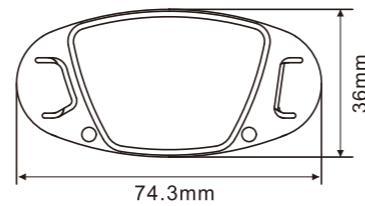

Order No.	Item	Description	Safety Standard	Qty/ctn	(LxWxH) Carton Size (m)	Vol (CBM)	GW (KG)
710PC	Spoke Reflector	Clear, Wheel, Curve, Push on	GB, ISO, CPSC, BS, AS	500	0.445x0.280x0.200	0.025	7.3
710PA	Spoke Reflector	Amber, Wheel, Curve, Push on	GB, ISO, CPSC, BS, AS	500	0.445x0.280x0.200	0.025	7.4

701PC-1

Order No.	Item	Description	Safety Standard	Qty/ctn	(LxWxH) Carton Size (m)	Vol (CBM)	GW (KG)
701PC	Spoke Reflector	Clear, Wheel, Quick fit	GB, ISO, VIA	1000	0.315x0.390x0.390	0.048	12.2
701PC-1	Spoke Reflector	W/Metal clip	JIS,VIA,GB,ISO	1000	0.41x0.29x0.28	0.032	12.1

Order No.	Item	Description	Safety Standard	Qty/ctn	(LxWxH) Carton Size (m)	Vol (CBM)	GW (KG)
722SSC	Spoke Reflector	Clear, Wheel, Screws, Extension, Adjustable	GB, ISO, CPSC, BS, AS, VIA, ECE, TPL	160	0.405x0.287x0.278	0.032	6.3
722SSA	Spoke Reflector	Amber, Wheel, Screws, Extension, Adjustable	GB, ISO, CPSC, BS, AS, VIA, ECE, TPL	160	0.405x0.287x0.278	0.032	6.3
723SSA	Spoke Reflector	723, Amber, Wheel, Screws, Extension, Adjustable	ISO, DIN	200	0.405x0.287x0.278	0.032	8.3
722SA	Spoke Reflector	Amber, Wheel, Screws, Extension	GB, ISO, CPSC, BS, AS, VIA, ECE, TPL	400	0.405x0.287x0.278	0.032	9.9
722SC	Spoke Reflector	Clear, Wheel, Screws, Extension	GB, ISO, CPSC, BS, AS, VIA, ECE, TPL	400	0.405x0.287x0.278	0.032	9.9
710PSSA	Spoke Reflector	Amber, Wheel, Curve, Screws, Extension, Adjustable	GB, ISO, CPSC, BS, AS	360	0.405x0.287x0.278	0.032	6.3
710PSSC	Spoke Reflector	Clear, Wheel, Curve, Screws, Extension, Adjustable	GB, ISO, CPSC, BS, AS	360	0.405x0.287x0.278	0.032	6.3
710PSC	Spoke Reflector	Clear, Wheel, Curve, Screws, Extension	GB, ISO, CPSC, BS, AS	400	0.405x0.287x0.278	0.032	11.1