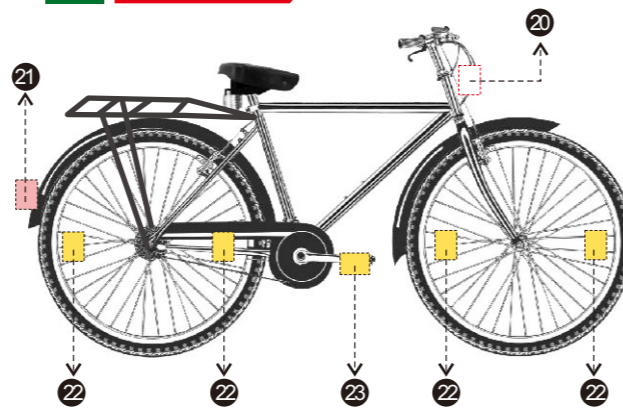

CPSC/BS

DIN

TPL/TPP/AS

VIA

CHN GB

IND 1 ISO

IND 2 ISO

Safety Standards Code: AS—Australia B—Belgium BS—England GB—China CAN—Canada CH—Switzerland CPSC—U.S.A. ISO—India DIN/Z—Germany CHN—China VIA—Japan ECE—Economic Commission for Europe Automobile POT—Portugal TPL/TPP—France Color Code: C: CLEAR A: AMBER R: RED e.g. :122R is Red 122

USA/UK CPSC 1512 Consumer Product Safety Commission BC 6102/2 British Standards				
GERMANY DIN (K mark) Deutsches Institut für Normung				
FRANCE TPL/TPP AUSTRALIA AS 2142 Australian Standard				
JAPAN VIA Vehicle Inspection Association				
CHN GB CHINA GB31887-2015 National Standards				
IDN 1 ISO INDIA ISO6742-2 Indian Standards for Black Bike/Roadster				
IDN 2 ISO INDIA ISO6742-2 Indian Standards for MTB/Fancy