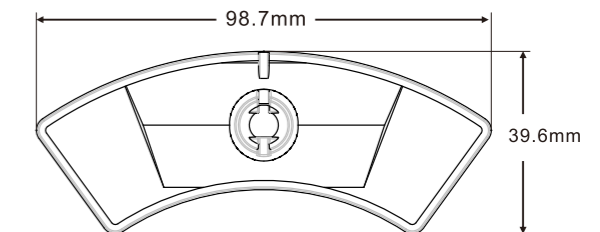

Order No.	Item	Description	Safety Standard	Qty/ctn	(LxWxH) Carton Size (m)	Vol (CBM)	GW (KG)
726C	Spoke Reflector	Clear, Kid bike Spoke Reflector, Push on	GB,ISO,CPSC,BS,AS	500	0.405x0.287x0.278	0.032	8.2
726A	Spoke Reflector	Amber, Kid bike Spoke Reflector, Push on	GB,ISO,CPSC,BS,AS	500	0.405x0.287x0.278	0.032	8.2