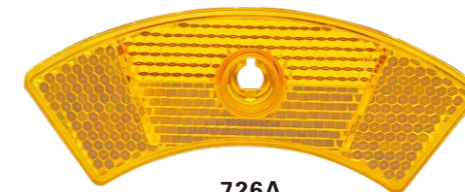

Order No.	Item	Description	Safety Standard	Qty/ctn	(LxWxH) Carton Size (m)	Vol (CBM)	GW (KG)
723A	Spoke Reflector	723, Amber, Wheel, Push on	ISO, DIN	500	0.405x0.287x0.278	0.032	10.4
SR710A	Spoke Reflector	Amber, Wheel, Quick fit	GB, CPSC, BS	1000	0.405x0.287x0.278	0.032	13.3
701PA	Spoke Reflector	Amber, Wheel, Quick fit	GB, ISO	1000	0.315x0.235x0.390	0.029	12.2

Order No.	Item	Description	Safety Standard	Qty/ctn	(LxWxH) Carton Size (m)	Vol (CBM)	GW (KG)
724C	Spoke Reflector	724, Clear, Wheel, Push on	GB, ISO, CPSC, BS, AS	500	0.405x0.287x0.278	0.032	10.91
727C	Spoke Reflector	727, Clear Wider Spoke Reflector	GB, ISO, CPSC, BS, AS	160	0.345x0.280x0.200	0.019	5.8

Order No.	Item	Description	Safety Standard	Qty/ctn	(LxWxH) Carton Size (m)	Vol (CBM)	GW (KG)
725C	Spoke Reflector	Clear Wider Spoke Reflector	GB,ISO,CPSC,BS,AS	200	0.298x0.276x0.260	0.021	5.9
725A	Spoke Reflector	Amber Wider Spoke Reflector	GB,ISO,CPSC,BS,AS	200	0.298x0.276x0.260	0.021	5.9
SR600A	Spoke Reflector	Amber Wider Slide on	TPL,B,POT,ECE	400	0.467x0.300x0.270	0.038	10.1

726A

Order No.	Item	Description	Safety Standard	Qty/ctn	(LxWxH) Carton Size (m)	Vol (CBM)	GW (KG)
726C	Spoke Reflector	Clear, Kid bike Spoke Reflector, Push on	GB,ISO,CPSC,BS,AS	500	0.405x0.287x0.278	0.032	8.2
726A	Spoke Reflector	Amber, Kid bike Spoke Reflector, Push on	GB,ISO,CPSC,BS,AS	500	0.405x0.287x0.278	0.032	8.2