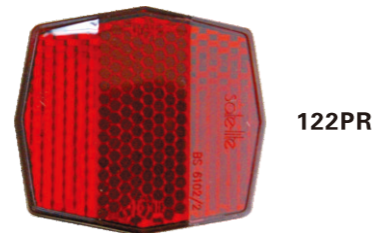

Order No.	Item	Description	Safety Standard	Qty/ctn	(LxWxH) Carton Size (m)	Vol (CBM)	GW (KG)
121C	Front Reflector	Clear,Front,Screws	GB,ISO,CPSC,BS,AS,VIA,ECE,DIN	500	0.445x0.280x0.200	0.025	7.2
121R	Rear Reflector	Rear,Red,Screws	GB,ISO,CPSC,BS,AS,VIA,ECE,DIN	500	0.445x0.280x0.200	0.025	7.3
121HC	Front Reflector	Clear,Front,Screws	GB,ISO,CPSC,BS,AS,VIA,ECE,DIN	500	0.445x0.280x0.200	0.025	8.7
121HR	Rear Reflector	Rear,Red,Screws	GB,ISO,CPSC,BS,AS,VIA,ECE,DIN	500	0.445x0.280x0.200	0.025	8.7

Order No.	Item	Description	Safety Standard	Qty/ctn	(LxWxH) Carton Size (m)	Vol (CBM)	GW (KG)
122C	Front Reflector	Clear,Front,Snap on	GB,ISO,CPSC,BS,AS,VIA,ECE,DIN	500	0.445x0.280x0.200	0.025	6.7
122R	Rear Reflector	Rear,Red,Snap on	GB,ISO,CPSC,BS,AS,VIA,ECE,DIN	500	0.445x0.280x0.200	0.025	6.7

122PR

Description
123N(S)(G)1R

Lens #

N/A: Flat Backer
S: Round Backer

N/A: Black Backer
G: Gray Backer
U: Chrome Plated Backer

1:W/ stud
2:W/o stud

R: Red Lens
C: Clear Lens
A: Amber Lens