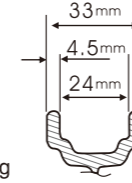

Size: 20"
Tire Size: 1-3/8" , 1.5"
Color: Black
Spacing/Axle:
F: 100/160, R:110/170
Weight(Net /Steel Hub):
F: 1042g/344g R: 1042g / 375g

Wx-20