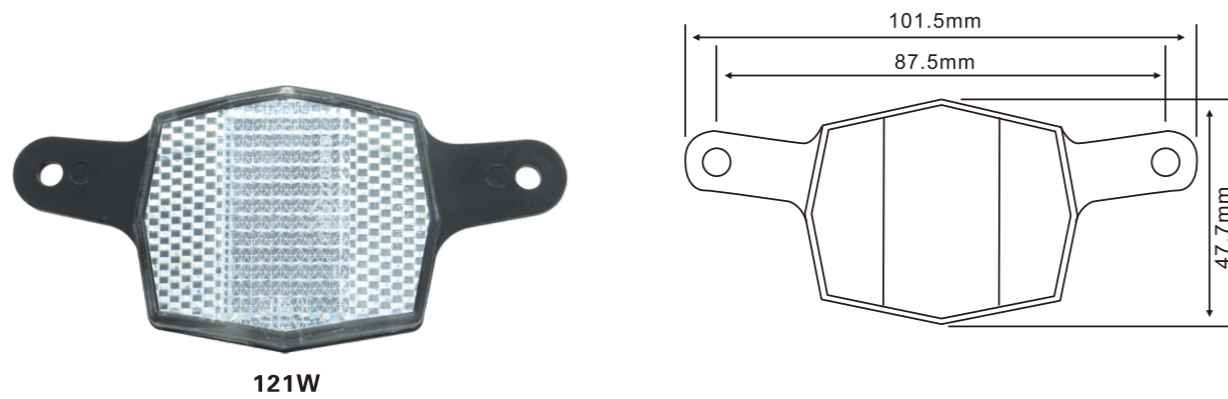

Order No.	Item	Description	Safety Standard	Qty/ctn	(LxWxH) Carton Size (m)	Vol (CBM)	GW (KG)
121W	Spoke Reflector	Mag Wheel Reflector, Screws	GB, ISO, CPSC, BS, AS	750	0.550x0.370x0.280	0.057	15.7

Order No.	Item	Description	Safety Standard	Qty/ctn	(LxWxH) Carton Size (m)	Vol (CBM)	GW (KG)
SL1A	Pedal Reflector	Small, Amber, Pedal	GB, ISO, CPSC, BS, AS, VIA, DIN, TPP	6000	0.405x0.287x0.278	0.032	12.6
SL1PA	Pedal Reflector	Mini, Amber, Pedal	GB, ISO, CPSC, BS, AS, VIA, DIN, TPP	9000	0.405x0.287x0.278	0.034	14.7
SL3A	Pedal Reflector	Regular, Amber, Pedal	GB, ISO, CPSC, BS, AS, VIA, DIN, TPP, CH, B	3000	0.405x0.287x0.278	0.032	10.6