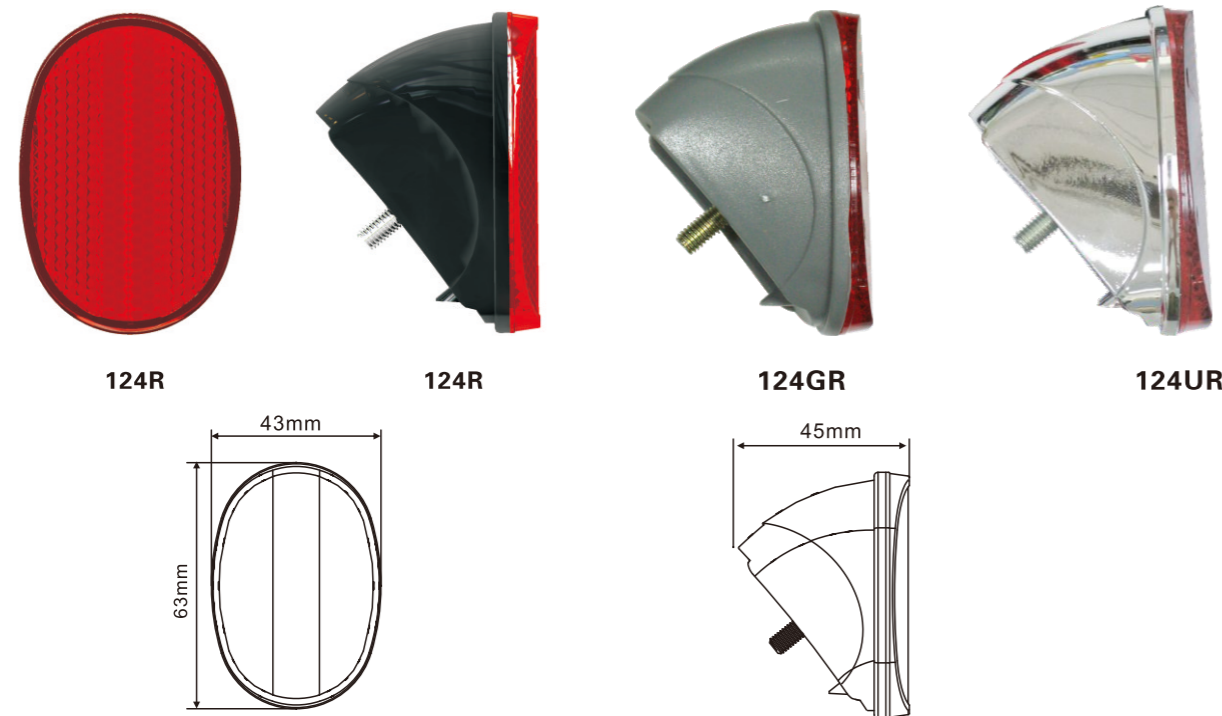

Order No.	Item	Description	Safety Standard	Qty/ctn	(LxWxH) Carton Size (m)	Vol (CBM)	GW (KG)
124R	Rear Reflector	Rear, Red, Mudguard	GB, ISO, CPSC, BS, VIA	500	0.445x0.280x0.200	0.025	12.9
124GR	Rear Reflector	Rear, Red, Gray, Mudguard	GB, ISO, CPSC, BS, VIA	500	0.515x0.380x0.470	0.092	12.9
124UR	Rear Reflector	Rear, Red, Chrome, Mudguard	GB, ISO, CPSC, BS, VIA	500	0.515x0.380x0.470	0.092	13.4