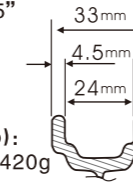

**W1-20**

**Size:** 20"  
**Tire Size:** 1-3/8" , 1.5"  
**Color:** Black  
**Spacing/Axle:**  
F: 100/160, R:110/170  
**Weight(Net /Steel Hub):**  
F: 879g/344g R: 879g / 375g

**W3-20**

**Size:** 20"  
**Tire Size:** 1-3/8" , 1.5"  
**Color:** Black  
**Spacing/Axle:**  
F: 100/160, R:114/175  
**Weight(Net /Steel Hub):**  
F: 902g/344g R: 902g / 375g

**W6-20**

**Size:** 20"  
**Tire Size:** 1-3/8" , 1.5"  
**Color:** Black  
**Spacing/Axle:**  
F: 100/160, R:110/170  
**Weight(Net /Steel Hub):**  
F: 851g/344g R: 851g / 420g

**W7-20**

**Size:** 20"  
**Tire Size:** 1-3/8" , 1.5"  
**Color:** Black  
**Spacing/Axle:**  
F: 100/160, R:110/170  
**Weight(Net /Steel Hub):**  
F: 928g/344g R: 928g / 375g

**W4-18**

**Size:** 18"  
**Tire Size:** 1-3/8, 1.5"  
**Color:** Black  
**Spacing/Axle:**  
F: 100/160, R: 110/170  
**Weinhe(Net/Steel Hub):**  
F: 947g/344g R: 947g/375g

**W4-20**

**Size:** 20"  
**Tire Size:** 1-3/8" , 1.5"  
**Color:** Black  
**Spacing/Axle:**  
F: 100/160, R:110/170  
**Weight(Net /Steel Hub):**  
F: 947g/344g R: 947g / 375g