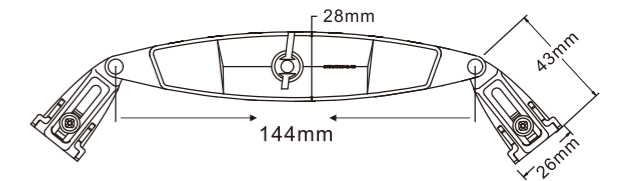

**710PSSC**

**722SSA**

**710PSC**

**722SSC**

**723SSA**

**722SC**

**723SA**

Order No.	Item	Description	Safety Standard	Qty/ctn	(LxWxH) Carton Size ( m )	Vol ( CBM )	GW ( KG )
<b>722SSC</b>	Spoke Reflector	Clear, Wheel, Screws, Extension, Adjustable	GB, ISO, CPSC, BS, AS, VIA, ECE, TPL	160	0.405x0.287x0.278	0.032	6.3
<b>722SSA</b>	Spoke Reflector	Amber, Wheel, Screws, Extension, Adjustable	GB, ISO, CPSC, BS, AS, VIA, ECE, TPL	160	0.405x0.287x0.278	0.032	6.3
<b>723SSA</b>	Spoke Reflector	723, Amber, Wheel, Screws, Extension, Adjustable	ISO, DIN	200	0.405x0.287x0.278	0.032	8.3
<b>722SA</b>	Spoke Reflector	Amber, Wheel, Screws, Extension	GB, ISO, CPSC, BS, AS, VIA, ECE, TPL	400	0.405x0.287x0.278	0.032	9.9
<b>722SC</b>	Spoke Reflector	Clear, Wheel, Screws, Extension	GB, ISO, CPSC, BS, AS, VIA, ECE, TPL	400	0.405x0.287x0.278	0.032	9.9
<b>710PSSA</b>	Spoke Reflector	Amber, Wheel, Curve, Screws, Extension, Adjustable	GB, ISO, CPSC, BS, AS	360	0.405x0.287x0.278	0.032	6.3
<b>710PSSC</b>	Spoke Reflector	Clear, Wheel, Curve, Screws, Extension, Adjustable	GB, ISO, CPSC, BS, AS	360	0.405x0.287x0.278	0.032	6.3
<b>710PSC</b>	Spoke Reflector	Clear, Wheel, Curve, Screws, Extension	GB, ISO, CPSC, BS, AS	400	0.405x0.287x0.278	0.032	11.1