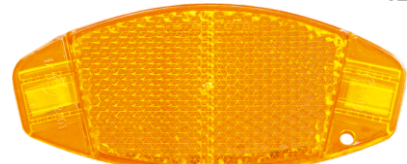

SR710A

Order No.	Item	Description	Safety Standard	Qty/ctn	(LxWxH) Carton Size (m)	Vol (CBM)	GW (KG)
723A	Spoke Reflector	723, Amber, Wheel, Push on	ISO, DIN	500	0.405x0.287x0.278	0.032	10.4
SR710A	Spoke Reflector	Amber, Wheel, Quick fit	GB, CPSC, BS	1000	0.405x0.287x0.278	0.032	13.3
701PA	Spoke Reflector	Amber, Wheel, Quick fit	GB, ISO	1000	0.315x0.235x0.390	0.029	12.2

Order No.	Item	Description	Safety Standard	Qty/ctn	(LxWxH) Carton Size (m)	Vol (CBM)	GW (KG)
724C	Spoke Reflector	724, Clear, Wheel, Push on	GB, ISO, CPSC, BS, AS	500	0.405x0.287x0.278	0.032	10.91
727C	Spoke Reflector	727, Clear Wider Spoke Reflector	GB, ISO, CPSC, BS, AS	160	0.345x0.280x0.200	0.019	5.8

Order No.	Item	Description	Safety Standard	Qty/ctn	(LxWxH) Carton Size (m)	Vol (CBM)	GW (KG)
725C	Spoke Reflector	Clear Wider Spoke Reflector	GB,ISO,CPSC,BS,AS	200	0.298x0.276x0.260	0.021	5.9
725A	Spoke Reflector	Amber Wider Spoke Reflector	GB,ISO,CPSC,BS,AS	200	0.298x0.276x0.260	0.021	5.9
SR600A	Spoke Reflector	Amber Wider Slide on	TPL,B,POT,ECE	400	0.467x0.300x0.270	0.038	10.1

Order No.	Item	Description	Safety Standard	Qty/ctn	(LxWxH) Carton Size (m)	Vol (CBM)	GW (KG)
726C	Spoke Reflector	Clear, Kid bike Spoke Reflector, Push on	GB,ISO,CPSC,BS,AS	500	0.405x0.287x0.278	0.032	8.2
726A	Spoke Reflector	Amber, Kid bike Spoke Reflector, Push on	GB,ISO,CPSC,BS,AS	500	0.405x0.287x0.278	0.032	8.2