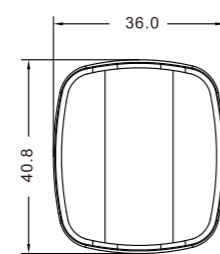

Order No.	Item	Description	Safety Standard	Qty/ctn	Carton Size(mm) (L*W*H)	Vol (CBM)	GW(KG)
129R	Rear Reflector	Rear,Red,Screws	GB,ISO	1000	345x280x200	0.021	10.82
129C	Front Reflector	Clear,Front,Screws	GB,ISO	1000	345x280x200	0.021	10.82