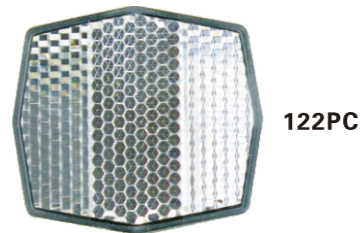

Order No.	Item	Description	Safety Standard	Qty/ctn	(LxWxH) Carton Size (m)	Vol (CBM)	GW (KG)
121C	Front Reflector	Clear,Front,Screws	GB,ISO,CPSC,BS,AS,VIA,ECE,DIN	500	0.445x0.280x0.200	0.025	7.2
121R	Rear Reflector	Rear,Red,Screws	GB,ISO,CPSC,BS,AS,VIA,ECE,DIN	500	0.445x0.280x0.200	0.025	7.3
121HC	Front Reflector	Clear,Front,Screws	GB,ISO,CPSC,BS,AS,VIA,ECE,DIN	500	0.445x0.280x0.200	0.025	8.7
121HR	Rear Reflector	Rear,Red,Screws	GB,ISO,CPSC,BS,AS,VIA,ECE,DIN	500	0.445x0.280x0.200	0.025	8.7

Order No.	Item	Description	Safety Standard	Qty/ctn	(LxWxH) Carton Size (m)	Vol (CBM)	GW (KG)
122C	Front Reflector	Clear,Front,Snap on	GB,ISO,CPSC,BS,AS,VIA,ECE,DIN	500	0.445x0.280x0.200	0.025	6.7
122R	Rear Reflector	Rear,Red,Snap on	GB,ISO,CPSC,BS,AS,VIA,ECE,DIN	500	0.445x0.280x0.200	0.025	6.7

122PC

Description
123N(S)(G)1R

Lens #

N/A: Flat Backer
S: Round Backer

N/A: Black Backer
G: Gray Backer
U: Chrome Plated Backer

1:W/ stud
2:W/o stud

R: Red Lens
C: Clear Lens
A: Amber Lens