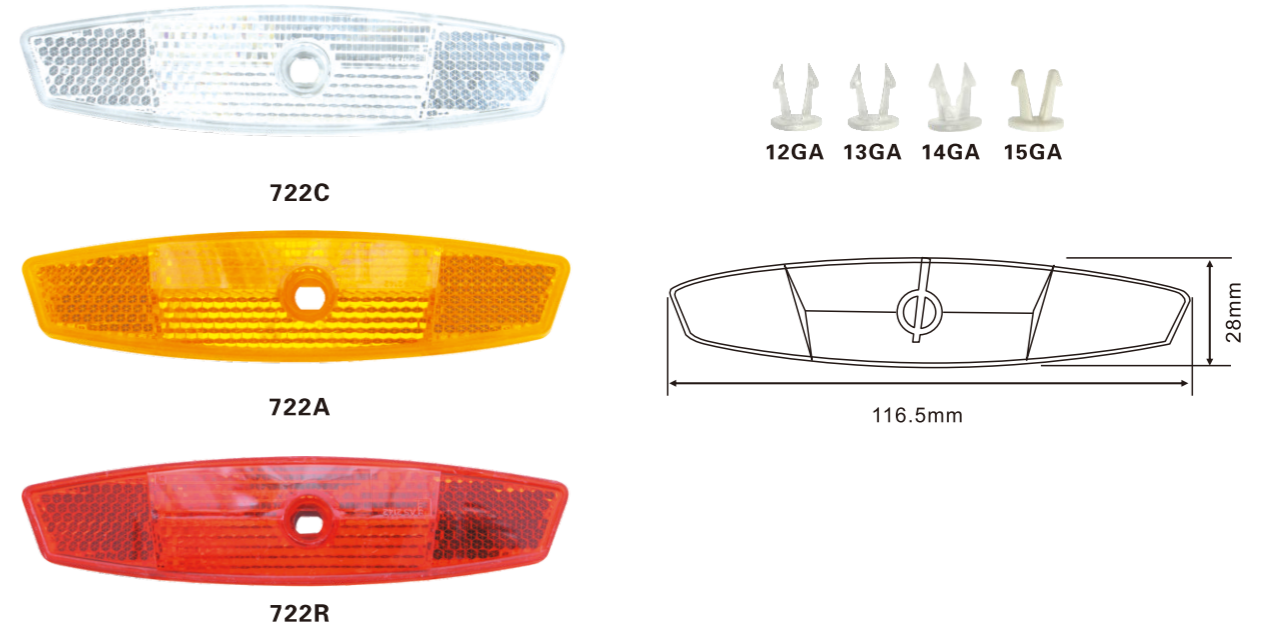

Order No.	Item	Description	Safety Standard	Qty/ctn	(LxWxH) Carton Size (m)	Vol (CBM)	GW (KG)
722C	Spoke Reflector	Clear,Wheel,Push on	GB,ISO,CPSC,BS,AS,VIA,ECE,TPL	500	0.405x0.287x0.278	0.032	9.1
722R	Spoke Reflector	Red,Wheel,Push on	GB,ISO,CPSC,BS,AS,VIA,ECE,TPI	500	0.405x0.287x0.278	0.032	9.6
722A	Spoke Reflector	Amber,Wheel,Push on	GB,ISO,CPSC,BS,AS,VIA,ECE,TPI	500	0.405x0.287x0.278	0.032	9.1