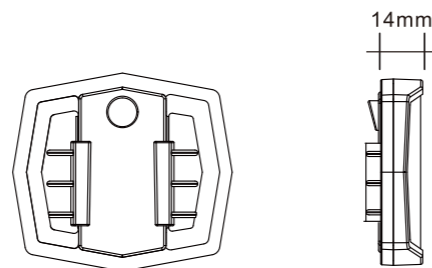

Order No.	Item	Description	Safety Standard	Qty/ctn	(LxWxH) Carton Size (m)	Vol (CBM)	GW (KG)
121C	Front Reflector	Clear,Front,Screws	GB,ISO,CPSC,BS,AS,VIA,ECE,DIN	500	0.445x0.280x0.200	0.025	7.2
121R	Rear Reflector	Rear,Red,Screws	GB,ISO,CPSC,BS,AS,VIA,ECE,DIN	500	0.445x0.280x0.200	0.025	7.3
121HC	Front Reflector	Clear,Front,Screws	GB,ISO,CPSC,BS,AS,VIA,ECE,DIN	500	0.445x0.280x0.200	0.025	8.7
121HR	Rear Reflector	Rear,Red,Screws	GB,ISO,CPSC,BS,AS,VIA,ECE,DIN	500	0.445x0.280x0.200	0.025	8.7

Order No.	Item	Description	Safety Standard	Qty/ctn	(LxWxH) Carton Size (m)	Vol (CBM)	GW (KG)
122C	Front Reflector	Clear,Front,Snap on	GB,ISO,CPSC,BS,AS,VIA,ECE,DIN	500	0.445x0.280x0.200	0.025	6.7
122R	Rear Reflector	Rear,Red,Snap on	GB,ISO,CPSC,BS,AS,VIA,ECE,DIN	500	0.445x0.280x0.200	0.025	6.7

123NR

Description
123N(S)(G)1R

Lens #

N/A: Flat Backer
S: Round Backer

N/A: Black Backer
G: Gray Backer
U: Chrome Plated Backer

1:W/ stud
2:W/o stud

R: Red Lens
C: Clear Lens
A: Amber Lens