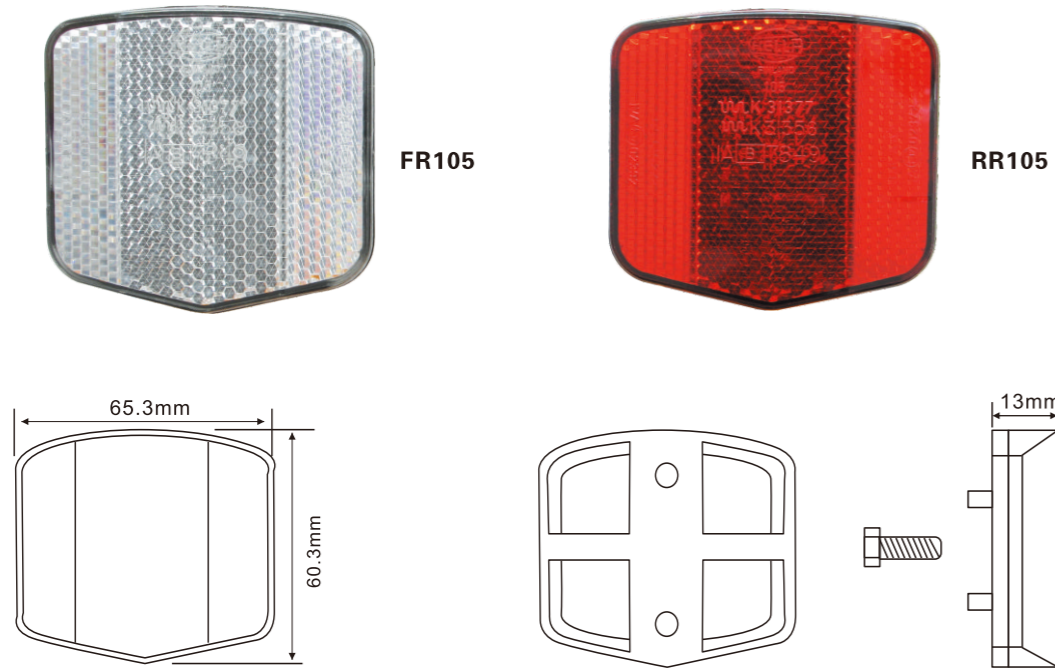

Order No.	Item	Description	Safety Standard	Qty/ctn	(LxWxH) Carton Size (m)	Vol (CBM)	GW (KG)
FR105	Front Reflector	Clear,Front ,Screws	BS,DIN,ECE,B	500	0.555x0.380x0.285	0.060	10.6
RR105	Rear Reflector	Rear,Red,Screws	BS,DIN,ECE,B	500	0.555x0.380x0.285	0.060	10.6