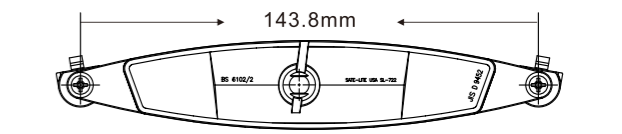

**710PSSC**

**722SSA**

**710PSC**

**722SSC**

**723SSA**

**722SC**

**723SA**

Order No.	Item	Description	Safety Standard	Qty/ctn	(LxWxH) Carton Size ( m )	Vol ( CBM )	GW ( KG )
<b>722SSC</b>	Spoke Reflector	Clear, Wheel, Screws, Extension, Adjustable	GB, ISO, CPSC, BS, AS, VIA, ECE, TPL	160	0.405x0.287x0.278	0.032	6.3
<b>722SSA</b>	Spoke Reflector	Amber, Wheel, Screws, Extension, Adjustable	GB, ISO, CPSC, BS, AS, VIA, ECE, TPL	160	0.405x0.287x0.278	0.032	6.3
<b>723SSA</b>	Spoke Reflector	723, Amber, Wheel, Screws, Extension, Adjustable	ISO, DIN	200	0.405x0.287x0.278	0.032	8.3
<b>722SA</b>	Spoke Reflector	Amber, Wheel, Screws, Extension	GB, ISO, CPSC, BS, AS, VIA, ECE, TPL	400	0.405x0.287x0.278	0.032	9.9
<b>722SC</b>	Spoke Reflector	Clear, Wheel, Screws, Extension	GB, ISO, CPSC, BS, AS, VIA, ECE, TPL	400	0.405x0.287x0.278	0.032	9.9
<b>710PSSA</b>	Spoke Reflector	Amber, Wheel, Curve, Screws, Extension, Adjustable	GB, ISO, CPSC, BS, AS	360	0.405x0.287x0.278	0.032	6.3
<b>710PSSC</b>	Spoke Reflector	Clear, Wheel, Curve, Screws, Extension, Adjustable	GB, ISO, CPSC, BS, AS	360	0.405x0.287x0.278	0.032	6.3
<b>710PSC</b>	Spoke Reflector	Clear, Wheel, Curve, Screws, Extension	GB, ISO, CPSC, BS, AS	400	0.405x0.287x0.278	0.032	11.1