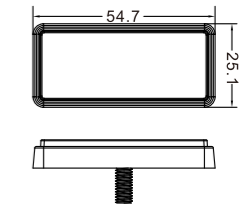

Order No.	Item	Description	Safety Standard	Qty/ctn	Carton Size(mm) (L*W*H)	Vol (CBM)	GW(KG)
701PMSA	Spoke Reflector	Amber,Wheel	K	800	365x275x245	0.026	8.738
SL199A	Motorcycle Ebike Reflector	Motorcycle Reflector,Amber	GB,ISO	800	365x275x245	0.026	8.738
SL198R	Motorcycle Ebike Reflector	Motorcycle Reflector,Rectangle,Red	GB,ISO	800	365x275x245	0.026	8.738