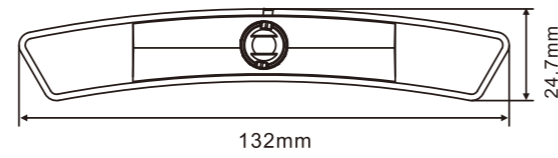

Order No.	Item	Description	Safety Standard	Qty/ctn	(LxWxH) Carton Size (m)	Vol (CBM)	GW (KG)
710PC	Spoke Reflector	Clear, Wheel, Curve, Push on	GB, ISO, CPSC, BS, AS	500	0.445x0.280x0.200	0.025	7.3
710PA	Spoke Reflector	Amber, Wheel, Curve, Push on	GB, ISO, CPSC, BS, AS	500	0.445x0.280x0.200	0.025	7.4