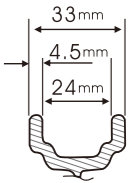

Size: 20"
Tire Size: 1-3/8" , 1.5"
Color: Black
Spacing/Axle:
F: 100/160, R:110/170
Weight(Net /Steel Hub):
F: 843g/344g R: 843g / 375g