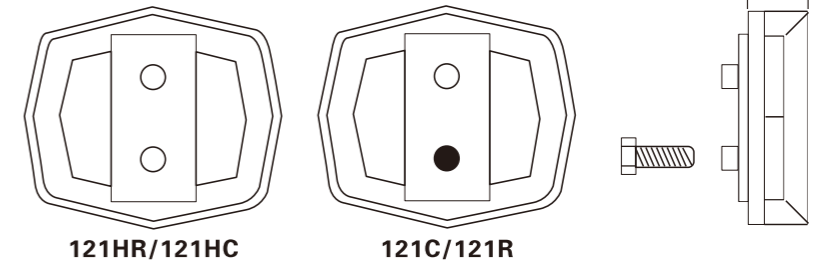

122C

122R

121C

121R

Order No.	Item	Description	Safety Standard	Qty/ctn	(LxWxH) Carton Size ( m )	Vol ( CBM )	GW ( KG )
121C	Front Reflector	Clear,Front,Screws	GB,ISO,CPSC,BS,AS,VIA,ECE,DIN	500	0.445x0.280x0.200	0.025	7.2
121R	Rear Reflector	Rear,Red,Screws	GB,ISO,CPSC,BS,AS,VIA,ECE,DIN	500	0.445x0.280x0.200	0.025	7.3
121HC	Front Reflector	Clear,Front,Screws	GB,ISO,CPSC,BS,AS,VIA,ECE,DIN	500	0.445x0.280x0.200	0.025	8.7
121HR	Rear Reflector	Rear,Red,Screws	GB,ISO,CPSC,BS,AS,VIA,ECE,DIN	500	0.445x0.280x0.200	0.025	8.7