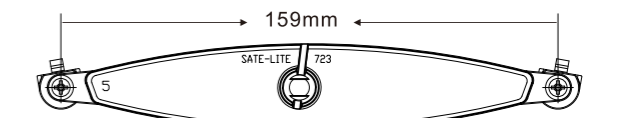

**710PSSC**

**722SSA**

**710PSC**

**722SSC**

**723SSA**

**722SC**

**723SA**

Order No.	Item	Description	Safety Standard	Qty/ctn	(LxWxH) Carton Size ( m )	Vol ( CBM )	GW ( KG )
<b>722SSC</b>	Spoke Reflector	Clear, Wheel, Screws, Extension, Adjustable	GB, ISO, CPSC, BS, AS, VIA, ECE, TPL	160	0.405x0.287x0.278	0.032	6.3
<b>722SSA</b>	Spoke Reflector	Amber, Wheel, Screws, Extension, Adjustable	GB, ISO, CPSC, BS, AS, VIA, ECE, TPL	160	0.405x0.287x0.278	0.032	6.3
<b>723SSA</b>	Spoke Reflector	723, Amber, Wheel, Screws, Extension, Adjustable	ISO, DIN	200	0.405x0.287x0.278	0.032	8.3
<b>722SA</b>	Spoke Reflector	Amber, Wheel, Screws, Extension	GB, ISO, CPSC, BS, AS, VIA, ECE, TPL	400	0.405x0.287x0.278	0.032	9.9
<b>722SC</b>	Spoke Reflector	Clear, Wheel, Screws, Extension	GB, ISO, CPSC, BS, AS, VIA, ECE, TPL	400	0.405x0.287x0.278	0.032	9.9
<b>710PSSA</b>	Spoke Reflector	Amber, Wheel, Curve, Screws, Extension, Adjustable	GB, ISO, CPSC, BS, AS	360	0.405x0.287x0.278	0.032	6.3
<b>710PSSC</b>	Spoke Reflector	Clear, Wheel, Curve, Screws, Extension, Adjustable	GB, ISO, CPSC, BS, AS	360	0.405x0.287x0.278	0.032	6.3
<b>710PSC</b>	Spoke Reflector	Clear, Wheel, Curve, Screws, Extension	GB, ISO, CPSC, BS, AS	400	0.405x0.287x0.278	0.032	11.1