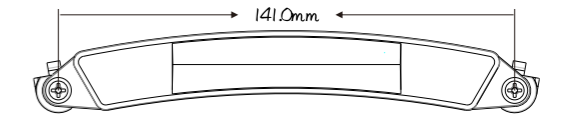

Order No.	Item	Description	Safety Standard	Qty/ctn	(LxWxH) Carton Size (m)	Vol (CBM)	GW (KG)
710PC	Spoke Reflector	Clear, Wheel, Curve, Push on	GB, ISO, CPSC, BS, AS	500	0.445x0.280x0.200	0.025	7.3
710PA	Spoke Reflector	Amber, Wheel, Curve, Push on	GB, ISO, CPSC, BS, AS	500	0.445x0.280x0.200	0.025	7.4

Order No.	Item	Description	Safety Standard	Qty/ctn	(LxWxH) Carton Size (m)	Vol (CBM)	GW (KG)
701PC	Spoke Reflector	Clear, Wheel, Quick fit	GB, ISO, VIA	1000	0.315x0.390x0.390	0.048	12.2
701PC-1	Spoke Reflector	W/Metal clip	JIS,VIA,GB,ISO	1000	0.41x0.29x0.28	0.032	12.1

Order No.	Item	Description	Safety Standard	Qty/ctn	(LxWxH) Carton Size (m)	Vol (CBM)	GW (KG)
722SSC	Spoke Reflector	Clear, Wheel, Screws, Extension, Adjustable	GB, ISO, CPSC, BS, AS, VIA, ECE, TPL	160	0.405x0.287x0.278	0.032	6.3
722SSA	Spoke Reflector	Amber, Wheel, Screws, Extension, Adjustable	GB, ISO, CPSC, BS, AS, VIA, ECE, TPL	160	0.405x0.287x0.278	0.032	6.3
723SSA	Spoke Reflector	723, Amber, Wheel, Screws, Extension, Adjustable	ISO, DIN	200	0.405x0.287x0.278	0.032	8.3
722SA	Spoke Reflector	Amber, Wheel, Screws, Extension	GB, ISO, CPSC, BS, AS, VIA, ECE, TPL	400	0.405x0.287x0.278	0.032	9.9
722SC	Spoke Reflector	Clear, Wheel, Screws, Extension	GB, ISO, CPSC, BS, AS, VIA, ECE, TPL	400	0.405x0.287x0.278	0.032	9.9
710PSSA	Spoke Reflector	Amber, Wheel, Curve, Screws, Extension, Adjustable	GB, ISO, CPSC, BS, AS	360	0.405x0.287x0.278	0.032	6.3
710PSSC	Spoke Reflector	Clear, Wheel, Curve, Screws, Extension, Adjustable	GB, ISO, CPSC, BS, AS	360	0.405x0.287x0.278	0.032	6.3
710PSC	Spoke Reflector	Clear, Wheel, Curve, Screws, Extension	GB, ISO, CPSC, BS, AS	400	0.405x0.287x0.278	0.032	11.1