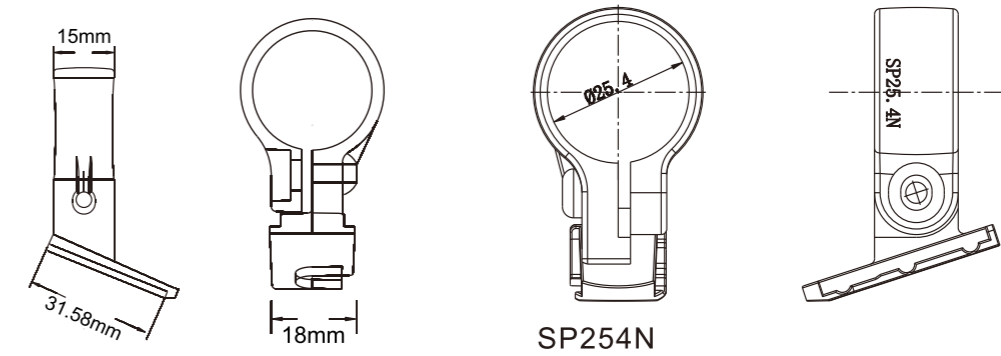

Order No.	Item	Description	Safety Standard	Qty/ctn	(LxWxH) Carton Size (m)	Vol (CBM)	GW (KG)
SP222	Rear bracket	Ø22.2mm, Seat Post	GB, CPSC, BS	2000	0.550x0.370x0.280	0.057	21.5
SP254	Rear bracket	Ø25.4mm, Seat Post	GB, CPSC, BS	1000	0.405x0.287x0.278	0.032	9.30
SP254N	Rear bracket	Ø25.4mm, Seat Post	CPSC, BS	1000	0.405x0.287x0.278	0.032	11.00
SP272	Rear bracket	Ø27.2mm, Seat Post	GB, CPSC, BS	1000	0.405x0.287x0.278	0.032	10.50
SP272N	Rear bracket	Ø27.2mm, Seat Post	CPSC, BS	1000	0.405x0.287x0.278	0.032	11.25
SP286	Rear bracket	Ø28.6mm, Seat Post	GB, CPSC, BS	1500	0.550x0.370x0.280	0.057	15.50
SP286N	Rear bracket	Ø28.6mm, Seat Post	CPSC, BS	1500	0.550x0.370x0.280	0.057	18.30
SP310	Rear bracket	Ø31.0mm, Seat Post	GB, CPSC, BS	1000	0.467x0.300x0.270	0.038	11.90
SP310N	Rear bracket	Ø31.0mm, Seat Post	CPSC, BS	1000	0.467x0.300x0.270	0.038	11.60
SP349	Rear bracket	Ø34.9mm, Seat Post	CPSC, BS	1000	0.467x0.300x0.270	0.038	11.60

Sate-Lite Mfg. (The reflector bracket patent is belonged to Sate-Lite Mfg.. All right reserved)
(US. Patent No.) : US 6,273,572 B1 (Europe Patent No.) : EP 1 081 031 A2