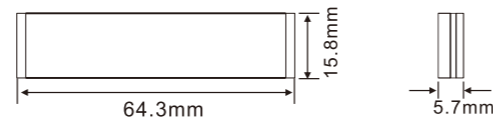

Order No.	Item	Description	Safety Standard	Qty/ctn	(LxWxH) Carton Size (m)	Vol (CBM)	GW (KG)
SL1A	Pedal Reflector	Small, Amber, Pedal	GB, ISO, CPSC, BS, AS, VIA, DIN, TPP	6000	0.405x0.287x0.278	0.032	12.6
SL1PA	Pedal Reflector	Mini, Amber, Pedal	GB, ISO, CPSC, BS, AS, VIA, DIN, TPP	9000	0.405x0.287x0.278	0.034	14.7
SL3A	Pedal Reflector	Regular, Amber, Pedal	GB, ISO, CPSC, BS, AS, VIA, DIN, TPP, CH, B	3000	0.405x0.287x0.278	0.032	10.6