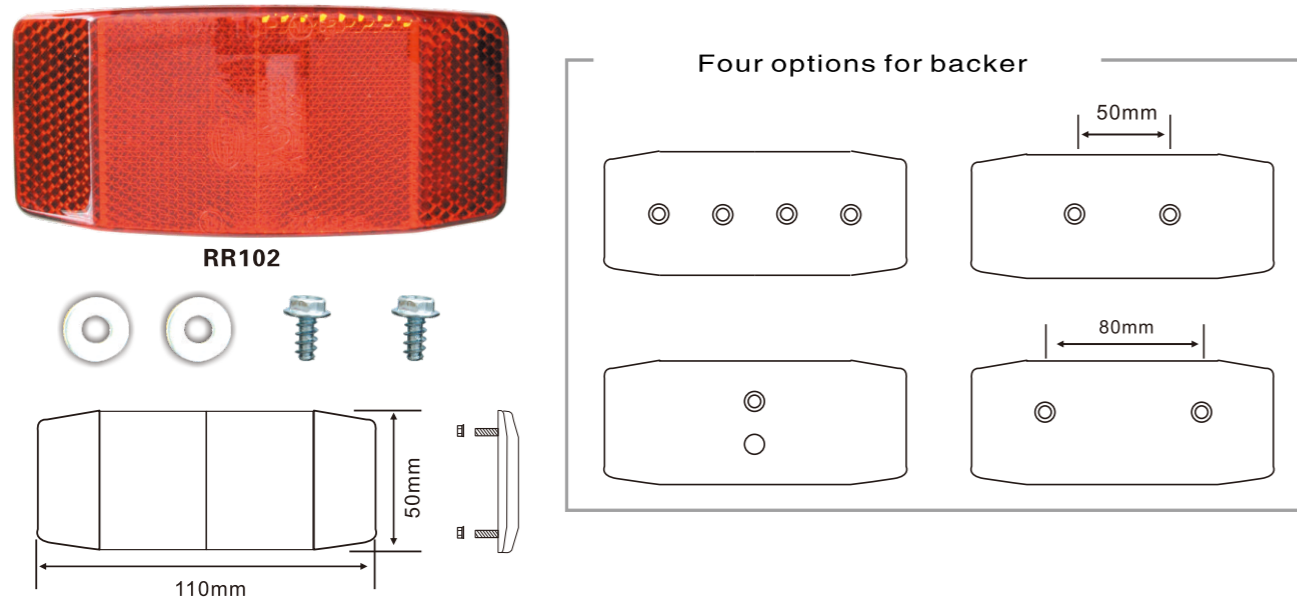

Order No.	Item	Description	Safety Standard	Qty/ctn	(LxWxH) Carton Size ( m )	Vol ( CBM )	GW ( KG )
<b>722C</b>	Spoke Reflector	Clear,Wheel,Push on	GB,ISO,CPSC,BS,AS,VIA,ECE,TPL	500	0.405x0.287x0.278	0.032	9.1
<b>722R</b>	Spoke Reflector	Red,Wheel,Push on	GB,ISO,CPSC,BS,AS,VIA,ECE,TPI	500	0.405x0.287x0.278	0.032	9.6
<b>722A</b>	Spoke Reflector	Amber,Wheel,Push on	GB,ISO,CPSC,BS,AS,VIA,ECE,TPI	500	0.405x0.287x0.278	0.032	9.1