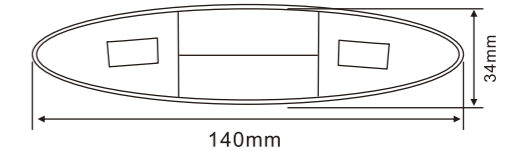

Order No.	Item	Description	Safety Standard	Qty/ctn	(LxWxH) Carton Size (m)	Vol (CBM)	GW (KG)
725C	Spoke Reflector	Clear Wider Spoke Reflector	GB,ISO,CPSC,BS,AS	200	0.298x0.276x0.260	0.021	5.9
725A	Spoke Reflector	Amber Wider Spoke Reflector	GB,ISO,CPSC,BS,AS	200	0.298x0.276x0.260	0.021	5.9
SR600A	Spoke Reflector	Amber Wider Slide on	TPL,B,POT,ECE	400	0.467x0.300x0.270	0.038	10.1