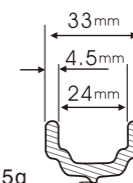

Size: 20"
Tire Size: 1-3/8" , 1.5"
Color: Black
Spacing/Axle:
F: 100/160, R:110/170
Weight(Net /Steel Hub):
F: 878g/344g R: 878g / 375g

Wxh-20