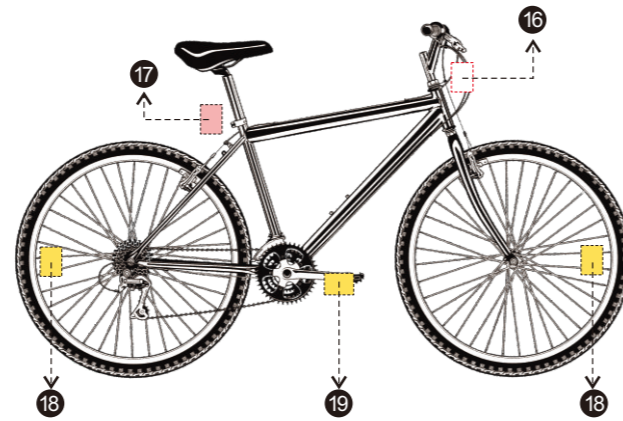

CPSC/BS

DIN

TPL/TPP/AS

VIA

CHN GB

IND 1 ISO

IND 2 ISO

Safety Standards Code: AS—Australia B—Belgium BS—England GB—China CAN—Canada CH—Switzerland CPSC—U.S.A. ISO—India DIN/Z—Germany CHN—China VIA—Japan ECE—Economic Commission for Europe Automobile POT—Portugal TPL/TPP—France Color Code: C: CLEAR A: AMBER R: RED e.g. :122R is Red 122

USA/UK CPSC 1512 Consumer Product Safety Commission BC 6102/2 British Standards				
GERMANY DIN (K mark) Deutsches Institut für Normung				
FRANCE TPL/TPP AUSTRALIA AS 2142 Australian Standard				
JAPAN VIA Vehicle Inspection Association				
CHN GB CHINA GB31887-2015 National Standards				
IDN 1 ISO INDIA ISO6742-2 Indian Standards for Black Bike/Roadster				
IDN 2 ISO INDIA ISO6742-2 Indian Standards for MTB/Fancy