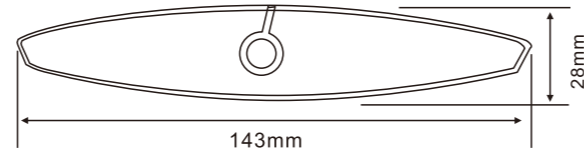

SR710A

Order No.	Item	Description	Safety Standard	Qty/ctn	(LxWxH) Carton Size (m)	Vol (CBM)	GW (KG)
723A	Spoke Reflector	723, Amber, Wheel, Push on	ISO, DIN	500	0.405x0.287x0.278	0.032	10.4
SR710A	Spoke Reflector	Amber, Wheel, Quick fit	GB, CPSC, BS	1000	0.405x0.287x0.278	0.032	13.3
701PA	Spoke Reflector	Amber, Wheel, Quick fit	GB, ISO	1000	0.315x0.235x0.390	0.029	12.2

Order No.	Item	Description	Safety Standard	Qty/ctn	(LxWxH) Carton Size (m)	Vol (CBM)	GW (KG)
724C	Spoke Reflector	724, Clear, Wheel, Push on	GB, ISO, CPSC, BS, AS	500	0.405x0.287x0.278	0.032	10.91
727C	Spoke Reflector	727, Clear Wider Spoke Reflector	GB, ISO, CPSC, BS, AS	160	0.345x0.280x0.200	0.019	5.8

Order No.	Item	Description	Safety Standard	Qty/ctn	(LxWxH) Carton Size (m)	Vol (CBM)	GW (KG)
725C	Spoke Reflector	Clear Wider Spoke Reflector	GB,ISO,CPSC,BS,AS	200	0.298x0.276x0.260	0.021	5.9
725A	Spoke Reflector	Amber Wider Spoke Reflector	GB,ISO,CPSC,BS,AS	200	0.298x0.276x0.260	0.021	5.9
SR600A	Spoke Reflector	Amber Wider Slide on	TPL,B,POT,ECE	400	0.467x0.300x0.270	0.038	10.1

Order No.	Item	Description	Safety Standard	Qty/ctn	(LxWxH) Carton Size (m)	Vol (CBM)	GW (KG)
726C	Spoke Reflector	Clear, Kid bike Spoke Reflector, Push on	GB,ISO,CPSC,BS,AS	500	0.405x0.287x0.278	0.032	8.2
726A	Spoke Reflector	Amber, Kid bike Spoke Reflector, Push on	GB,ISO,CPSC,BS,AS	500	0.405x0.287x0.278	0.032	8.2