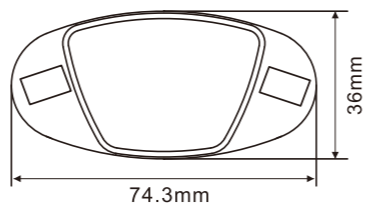

Order No.	Item	Description	Safety Standard	Qty/ctn	(LxWxH) Carton Size (m)	Vol (CBM)	GW (KG)
701PC	Spoke Reflector	Clear, Wheel, Quick fit	GB, ISO, VIA	1000	0.315x0.390x0.390	0.048	12.2
701PC-1	Spoke Reflector	W/Metal clip	JIS,VIA,GB,ISO	1000	0.41x0.29x0.28	0.032	12.1