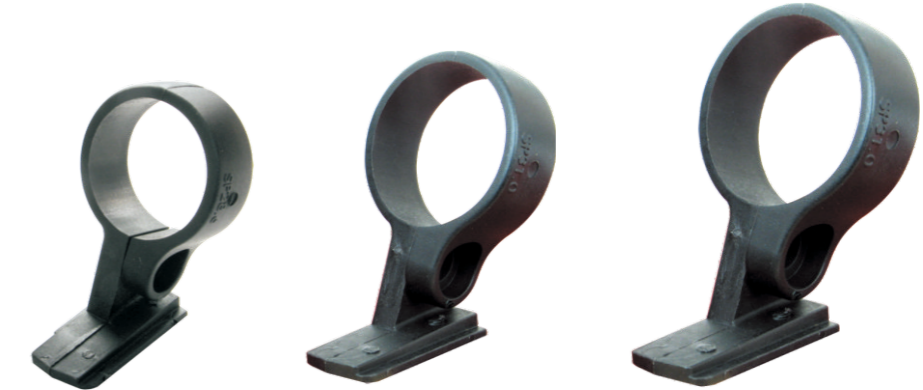

SP286   **SP310**   **SP349**