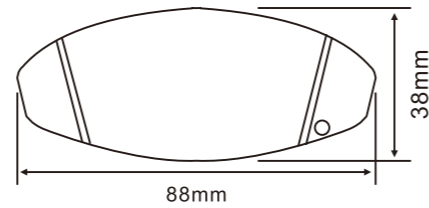

701PA

Order No.	Item	Description	Safety Standard	Qty/ctn	(LxWxH) Carton Size (m)	Vol (CBM)	GW (KG)
723A	Spoke Reflector	723, Amber, Wheel, Push on	ISO, DIN	500	0.405x0.287x0.278	0.032	10.4
SR710A	Spoke Reflector	Amber, Wheel, Quick fit	GB, CPSC, BS	1000	0.405x0.287x0.278	0.032	13.3
701PA	Spoke Reflector	Amber, Wheel, Quick fit	GB, ISO	1000	0.315x0.235x0.390	0.029	12.2

Order No.	Item	Description	Safety Standard	Qty/ctn	(LxWxH) Carton Size (m)	Vol (CBM)	GW (KG)
724C	Spoke Reflector	724, Clear, Wheel, Push on	GB, ISO, CPSC, BS, AS	500	0.405x0.287x0.278	0.032	10.91
727C	Spoke Reflector	727, Clear Wider Spoke Reflector	GB, ISO, CPSC, BS, AS	160	0.345x0.280x0.200	0.019	5.8

Order No.	Item	Description	Safety Standard	Qty/ctn	(LxWxH) Carton Size (m)	Vol (CBM)	GW (KG)
725C	Spoke Reflector	Clear Wider Spoke Reflector	GB,ISO,CPSC,BS,AS	200	0.298x0.276x0.260	0.021	5.9
725A	Spoke Reflector	Amber Wider Spoke Reflector	GB,ISO,CPSC,BS,AS	200	0.298x0.276x0.260	0.021	5.9
SR600A	Spoke Reflector	Amber Wider Slide on	TPL,B,POT,ECE	400	0.467x0.300x0.270	0.038	10.1

Order No.	Item	Description	Safety Standard	Qty/ctn	(LxWxH) Carton Size (m)	Vol (CBM)	GW (KG)
726C	Spoke Reflector	Clear, Kid bike Spoke Reflector, Push on	GB,ISO,CPSC,BS,AS	500	0.405x0.287x0.278	0.032	8.2
726A	Spoke Reflector	Amber, Kid bike Spoke Reflector, Push on	GB,ISO,CPSC,BS,AS	500	0.405x0.287x0.278	0.032	8.2