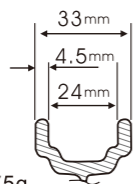

**W1-20**

**Size:** 20"  
**Tire Size:** 1-3/8" , 1.5"  
**Color:** Black  
**Spacing/Axle:**  
F: 100/160, R:110/170  
**Weight(Net /Steel Hub):**  
F: 879g/344g R: 879g / 375g

**W3-20**

**Size:** 20"  
**Tire Size:** 1-3/8" , 1.5"  
**Color:** Black  
**Spacing/Axle:**  
F: 100/160, R:114/175  
**Weight(Net /Steel Hub):**  
F: 902g/344g R: 902g / 375g

**W6-20**

**Size:** 20"  
**Tire Size:** 1-3/8" , 1.5"  
**Color:** Black  
**Spacing/Axle:**  
F: 100/160, R:110/170  
**Weight(Net /Steel Hub):**  
F: 851g/344g R: 851g / 420g

**W7-20**

**Size:** 20"  
**Tire Size:** 1-3/8" , 1.5"  
**Color:** Black  
**Spacing/Axle:**  
F: 100/160, R:110/170  
**Weight(Net /Steel Hub):**  
F: 928g/344g R: 928g / 375g

**W4-18**

**Size:** 18"  
**Tire Size:** 1-3/8, 1.5"  
**Color:** Black  
**Spacing/Axle:**  
F: 100/160, R: 110/170  
**Weinhe(Net/Steel Hub):**  
F: 947g/344g R: 947g/375g

**W4-20**

**Size:** 20"  
**Tire Size:** 1-3/8" , 1.5"  
**Color:** Black  
**Spacing/Axle:**  
F: 100/160, R:110/170  
**Weight(Net /Steel Hub):**  
F: 947g/344g R: 947g / 375g