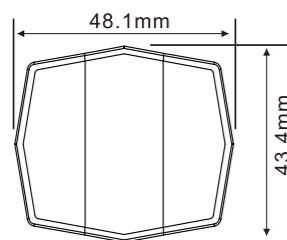

Order No.	Item	Description	Safety Standard	Qty/ctn	(LxWxH) Carton Size (m)	Vol (CBM)	GW (KG)
121C	Front Reflector	Clear,Front,Screws	GB,ISO,CPSC,BS,AS,VIA,ECE,DIN	500	0.445x0.280x0.200	0.025	7.2
121R	Rear Reflector	Rear,Red,Screws	GB,ISO,CPSC,BS,AS,VIA,ECE,DIN	500	0.445x0.280x0.200	0.025	7.3
121HC	Front Reflector	Clear,Front,Screws	GB,ISO,CPSC,BS,AS,VIA,ECE,DIN	500	0.445x0.280x0.200	0.025	8.7
121HR	Rear Reflector	Rear,Red,Screws	GB,ISO,CPSC,BS,AS,VIA,ECE,DIN	500	0.445x0.280x0.200	0.025	8.7

Order No.	Item	Description	Safety Standard	Qty/ctn	(LxWxH) Carton Size (m)	Vol (CBM)	GW (KG)
122C	Front Reflector	Clear,Front,Snap on	GB,ISO,CPSC,BS,AS,VIA,ECE,DIN	500	0.445x0.280x0.200	0.025	6.7
122R	Rear Reflector	Rear,Red,Snap on	GB,ISO,CPSC,BS,AS,VIA,ECE,DIN	500	0.445x0.280x0.200	0.025	6.7

123NR

Description
123N(S)(G)1R

Lens #

N/A: Flat Backer
S: Round Backer

N/A: Black Backer
G: Gray Backer
U: Chrome Plated Backer

1:W/ stud
2:W/o stud

R: Red Lens
C: Clear Lens
A: Amber Lens