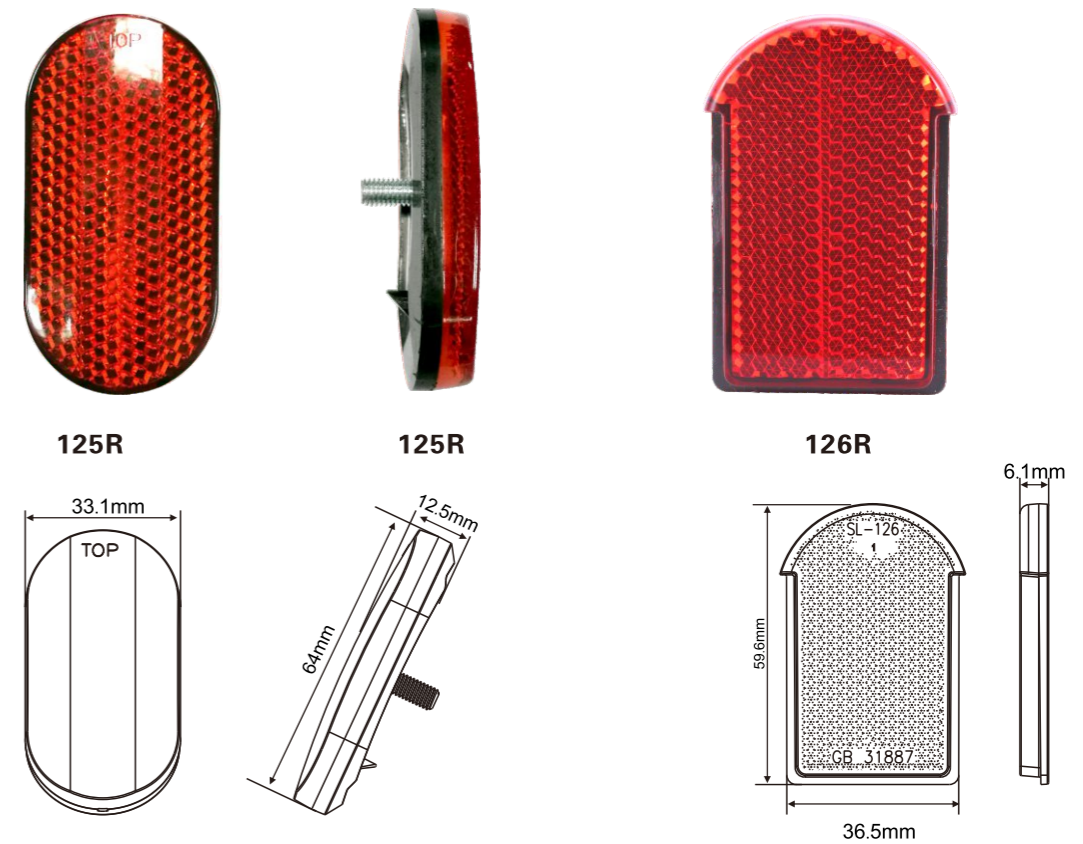

Order No.	Item	Description	Safety Standard	Qty/ctn	(LxWxH) Carton Size (m)	Vol (CBM)	GW (KG)
125R	Rear Reflector	125, Rear, Red, Mudguard	GB, ISO, CPSC, BS, VIA				
126R	Rear Reflector	126, Rear, Red, Mudguard	GB, ISO, CPSC, BS, VIA	1000	0.365x0.275x0.245	0.025