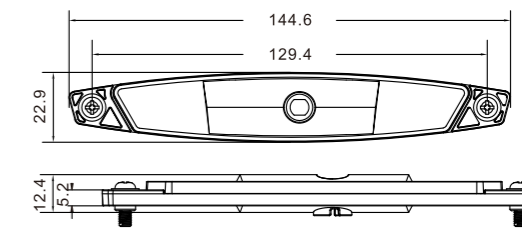

722MSC

722PMSC

722MSA

722PMSA

Order No.	Item	Description	Safety Standard	Qty/ctn	Carton Size(mm) (L*W*H)	Vol (CBM)	GW(KG)
722MSC	Spoke Reflector	Clear,Wheel	GB,ISO,CPSC,BS,AS	400	467x300x270	0.04	11.598
722MSA	Spoke Reflector	Amber,Wheel	GB,ISO,CPSC,BS,AS	400	467x300x270	0.04	11.665
722PMSC	Spoke Reflector	Clear,Wheel	GB,ISO,CPSC,BS,AS	400	467x300x270	0.04	/
722PMSA	Spoke Reflector	Amber,Wheel	GB,ISO,CPSC,BS,AS	400	467x300x270	0.04	/