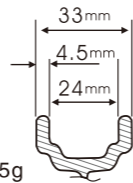

**W1-20**

**Size:** 20"  
**Tire Size:** 1-3/8" , 1.5"  
**Color:** Black  
**Spacing/Axle:**  
F: 100/160, R:110/170  
**Weight(Net /Steel Hub):**  
F: 879g/344g R: 879g / 375g

**W3-20**

**Size:** 20"  
**Tire Size:** 1-3/8" , 1.5"  
**Color:** Black  
**Spacing/Axle:**  
F: 100/160, R:114/175  
**Weight(Net /Steel Hub):**  
F: 902g/344g R: 902g / 375g