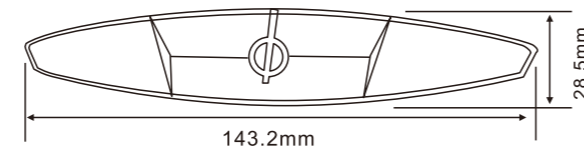

Order No.	Item	Description	Safety Standard	Qty/ctn	(LxWxH) Carton Size (m)	Vol (CBM)	GW (KG)
723A	Spoke Reflector	723, Amber, Wheel, Push on	ISO, DIN	500	0.405x0.287x0.278	0.032	10.4
SR710A	Spoke Reflector	Amber, Wheel, Quick fit	GB, CPSC, BS	1000	0.405x0.287x0.278	0.032	13.3
701PA	Spoke Reflector	Amber, Wheel, Quick fit	GB, ISO	1000	0.315x0.235x0.390	0.029	12.2

727C

Order No.	Item	Description	Safety Standard	Qty/ctn	(LxWxH) Carton Size (m)	Vol (CBM)	GW (KG)
724C	Spoke Reflector	724, Clear, Wheel, Push on	GB, ISO, CPSC, BS, AS	500	0.405x0.287x0.278	0.032	10.91
727C	Spoke Reflector	727, Clear Wider Spoke Reflector	GB, ISO, CPSC, BS, AS	160	0.345x0.280x0.200	0.019	5.8

Order No.	Item	Description	Safety Standard	Qty/ctn	(LxWxH) Carton Size (m)	Vol (CBM)	GW (KG)
725C	Spoke Reflector	Clear Wider Spoke Reflector	GB,ISO,CPSC,BS,AS	200	0.298x0.276x0.260	0.021	5.9
725A	Spoke Reflector	Amber Wider Spoke Reflector	GB,ISO,CPSC,BS,AS	200	0.298x0.276x0.260	0.021	5.9
SR600A	Spoke Reflector	Amber Wider Slide on	TPL,B,POT,ECE	400	0.467x0.300x0.270	0.038	10.1

Order No.	Item	Description	Safety Standard	Qty/ctn	(LxWxH) Carton Size (m)	Vol (CBM)	GW (KG)
726C	Spoke Reflector	Clear, Kid bike Spoke Reflector, Push on	GB,ISO,CPSC,BS,AS	500	0.405x0.287x0.278	0.032	8.2
726A	Spoke Reflector	Amber, Kid bike Spoke Reflector, Push on	GB,ISO,CPSC,BS,AS	500	0.405x0.287x0.278	0.032	8.2