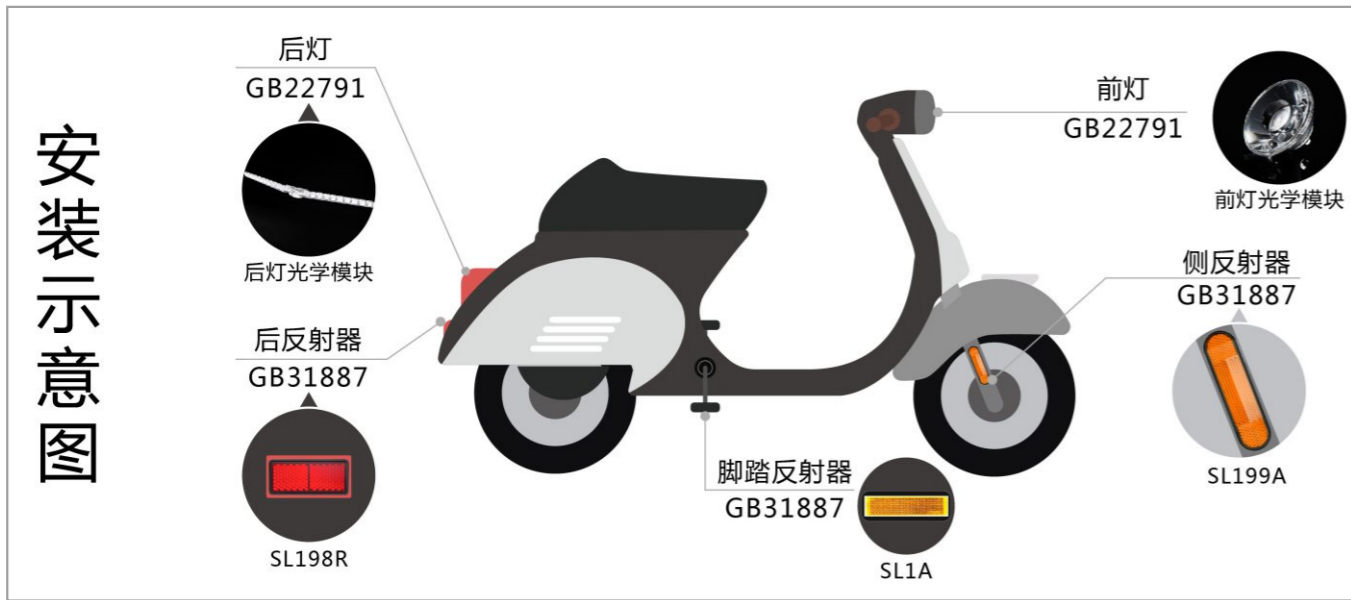

GB17761,GB/T31887 新国标反射器

安装示意图

★专利产品，侵权必究★

Order No.	Item	Description	Safety Standard	Qty/ctn	Carton Size(mm) (L*W*H)	Vol (CBM)	GW(KG)
SL199A	Motorcycle Ebike Reflector	Motorcycle Reflector, Amber	GB,ISO,3C	800	365*275*245	0.026	8.738
SL198R	Motorcycle Ebike Reflector	Motorcycle Reflector, Rectangle, Red	GB,ISO,3C	800	365*275*245	0.026	8.738