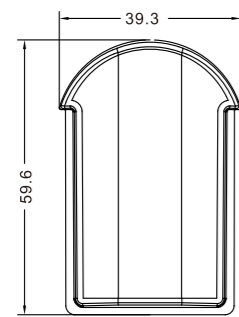

40-0020-02ARC

Item No.	Name	Item	Description	Standard	Qty/ctn	L (m)	W (m)	H (m)	Vol (CBM)	NG (KG)	WG (KG)
40-0020-02ARC	Motorcycle Reflector/Round,Yellow/	ScrewL=10-15mm, φ=M5 Roundφ55mm, Thickness9mm	Sealed to plastic backer	GB,SAE,DOT,ECE,3C,ISO	600	385	400	205	0.056		

126NR

128R

128C

Order No.	Item	Description	Safety Standard	Qty/ctn	Carton Size(mm) (L*W*H)	Vol (CBM)	GW(KG)
126NR	Rear Reflector	126,Rear,Red,Mudguard	GB,ISO,AS,BS	800	365x275x245	0.026	8.738
128R	Rear Reflector	128,Rear,Mudguard	GB,ISO	500	350x285x385	0.04	8.7
128C	Front Reflector	128,Front,Mudguard	GB,ISO	500	360x295x285	0.033	8.7