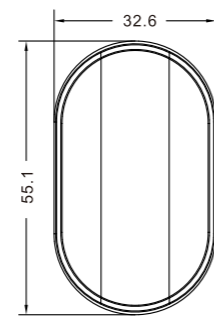

Order No.	Item	Description	Safety Standard	Qty/ctn	Carton Size(mm) (L*W*H)	Vol (CBM)	GW(KG)
126NR	Rear Reflector	126,Rear,Red,Mudguard	GB,ISO,AS,BS	800	365x275x245	0.026	8.738
128R	Rear Reflector	128,Rear,Mudguard	GB,ISO	500	350x285x385	0.04	8.7
128C	Front Reflector	128,Front,Mudguard	GB,ISO	500	360x295x285	0.033	8.7