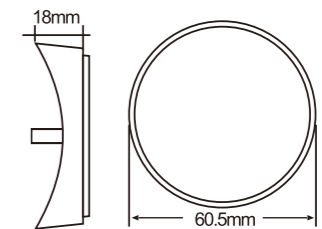

## E-bike Reflectors/Motorcycle Reflectors

40-0020-11

40-0020-12

Item No.	Name	Item	Description	Standard	Qty/ctn	L (m)	W (m)	H (m)	Vol (CBM)	NG (KG)	WG (KG)
40-0020-11	Motorcycle Reflector/Round,Red / 600PK	ScrewL=10-15mm, φ=M5 Roundφ55mm, Thickness9mm	Sealed to plastic backer	GB,SAE,DOT,ECE,3C,ISO	600	0.680	0.390	0.200	0.053	11.11	13.05
40-0020-12	Motorcycle Reflector/Round,Yellow/600PK	ScrewL=10-15mm, φ=M5 Roundφ55mm, Thickness9mm	Sealed to plastic backer	GB,SAE,DOT,ECE,3C,ISO	600	0.680	0.390	0.200	0.053	11.11	13.05
40-0020-31	Motorcycle Reflector/Round,Red / 240PK	ScrewL=10-15mm, φ=M6 Roundφ55mm, Thickness9mm	Sealed to plastic backer	GB,SAE,DOT,ECE,3C,ISO	240	0.375	0.255	0.275	0.026	4.98	5.836
40-0020-32	Motorcycle Reflector/Round,Yellow/240PK	ScrewL=10-15mm, φ=M6 Roundφ55mm, Thickness9mm	Sealed to plastic backer	GB,SAE,DOT,ECE,3C,ISO	240	0.375	0.255	0.275	0.026	4.906	5.764
40-0020-32/L	Motorcycle Reflector/Round,Yellow/144PK	ScrewL=10-15mm, φ=M6 Roundφ55mm, Thickness9mm	Sealed to plastic backer	GB,SAE,DOT,ECE,3C,ISO	144	0.375	0.255	0.275	0.026	3.482	4.21
40-0020-52	Motorcycle Reflector/Round,Yellow/264PK	ScrewL=10-15mm, φ=M6 Roundφ55mm, Thickness9mm	Sealed to plastic backer	GB,SAE,DOT,ECE,3C,ISO	264	0.375	0.255	0.275	0.026	6.152	7.038
40-0020-72	Motorcycle Reflector/Round,Yellow/264PK	ScrewL=10-15mm, φ=M6 Roundφ55mm, Thickness9mm	Sealed to plastic backer	GB,SAE,DOT,ECE,3C,ISO	264	0.375	0.255	0.275	0.026	5.148	6.016
40-0020-82/NP	Motorcycle Reflector/Round,Yellow/240PK	ScrewL=10-15mm, φ=M5 Roundφ55mm, Thickness9mm	Sealed to plastic backer	GB,SAE,DOT,ECE,3C,ISO	240	0.375	0.265	0.280	0.026	5.14	6.01

40-0020-02ARC

Item No.	Name	Item	Description	Standard	Qty/ctn	L (m)	W (m)	H (m)	Vol (CBM)	NG (KG)	WG (KG)
40-0020-02ARC	Motorcycle Reflector/Round,Yellow/	ScrewL=10-15mm, φ=M5 Roundφ55mm, Thickness9mm	Sealed to plastic backer	GB,SAE,DOT,ECE,3C,ISO	600	385	400	205	0.056		