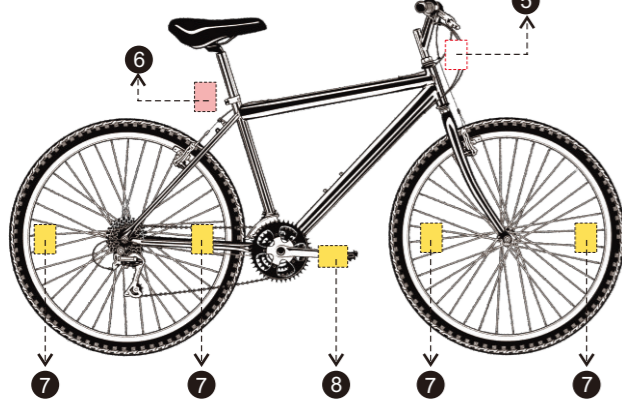

CPSC/BS

DIN

TPL/TPP/AS

VIA

CHN GB

IND 1 ISO

IND 2 ISO

Safety Standards Code: AS—Australia B—Belgium BS—England GB—China CAN—Canada CH—Switzerland CPSC—U.S.A. ISO—India DIN/Z—Germany CHN—China VIA—Japan ECE—Economic Commission for Europe Automobile POT—Portugal TPL/TPP—France Color Code: C: CLEAR A: AMBER R: RED e.g. :122R is Red 122

USA/UK CPSC 1512 Consumer Product Safety Commission BC 6102/2 British Standards				
GERMANY DIN (K mark) Deutsches Institut für Normung				
FRANCE TPL/TPP AUSTRALIA AS 2142 Australian Standard				
JAPAN VIA Vehicle Inspection Association				
CHN GB CHINA GB31887-2015 National Standards				
IDN 1 ISO INDIA ISO6742-2 Indian Standards for Black Bike/Roadster				
IDN 2 ISO INDIA ISO6742-2 Indian Standards for MTB/Fancy