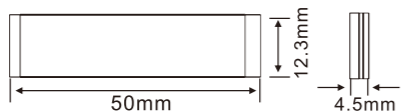

SL123NA

Order No.	Item	Description	Safety Standard	Qty/ctn	Carton Size(mm) (L*W*H)	Vol (CBM)	GW(KG)
SL1A	Pedal Reflector	Small, Amber, Pedal	GB,ISO,CPSC,BS,AS,VIA,DIN,TPP,3C	6000	0.405*0.287*0.278	0.032	12.6
SL123NA	Side Reflector	Yellow, Side Reflector	GB,ISO,3C	/	/	/	/