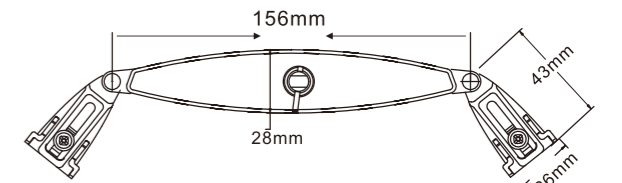

**710PSSC**

**722SSA**

**710PSC**

**722SSC**

**723SSA**

**722SC**

**723SA**

Order No.	Item	Description	Safety Standard	Qty/ctn	(LxWxH) Carton Size ( m )	Vol ( CBM )	GW ( KG )
<b>722SSC</b>	Spoke Reflector	Clear, Wheel, Screws, Extension, Adjustable	GB, ISO, CPSC, BS, AS, VIA, ECE, TPL	160	0.405x0.287x0.278	0.032	6.3
<b>722SSA</b>	Spoke Reflector	Amber, Wheel, Screws, Extension, Adjustable	GB, ISO, CPSC, BS, AS, VIA, ECE, TPL	160	0.405x0.287x0.278	0.032	6.3
<b>723SSA</b>	Spoke Reflector	723, Amber, Wheel, Screws, Extension, Adjustable	ISO, DIN	200	0.405x0.287x0.278	0.032	8.3
<b>722SA</b>	Spoke Reflector	Amber, Wheel, Screws, Extension	GB, ISO, CPSC, BS, AS, VIA, ECE, TPL	400	0.405x0.287x0.278	0.032	9.9
<b>722SC</b>	Spoke Reflector	Clear, Wheel, Screws, Extension	GB, ISO, CPSC, BS, AS, VIA, ECE, TPL	400	0.405x0.287x0.278	0.032	9.9
<b>710PSSA</b>	Spoke Reflector	Amber, Wheel, Curve, Screws, Extension, Adjustable	GB, ISO, CPSC, BS, AS	360	0.405x0.287x0.278	0.032	6.3
<b>710PSSC</b>	Spoke Reflector	Clear, Wheel, Curve, Screws, Extension, Adjustable	GB, ISO, CPSC, BS, AS	360	0.405x0.287x0.278	0.032	6.3
<b>710PSC</b>	Spoke Reflector	Clear, Wheel, Curve, Screws, Extension	GB, ISO, CPSC, BS, AS	400	0.405x0.287x0.278	0.032	11.1