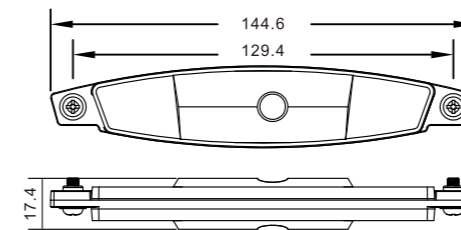

722MSC

722PMSC

722MSA

722PMSA

Order No.	Item	Description	Safety Standard	Qty/ctn	Carton Size(mm) (L*W*H)	Vol (CBM)	GW(KG)
722MSC	Spoke Reflector	Clear,Wheel	GB,ISO,CPSC,BS,AS	400	467x300x270	0.04	11.598
722MSA	Spoke Reflector	Amber,Wheel	GB,ISO,CPSC,BS,AS	400	467x300x270	0.04	11.665
722PMSC	Spoke Reflector	Clear,Wheel	GB,ISO,CPSC,BS,AS	400	467x300x270	0.04	/
722PMSA	Spoke Reflector	Amber,Wheel	GB,ISO,CPSC,BS,AS	400	467x300x270	0.04	/