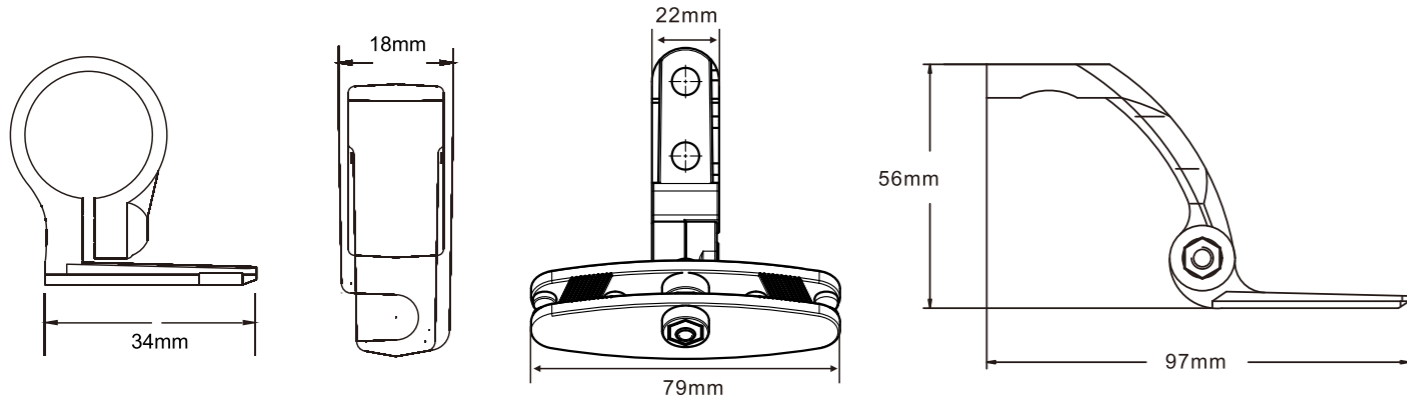

**ST211**      **HB222N**      **HB222**      **HB254**      **HB317**

**SD78**

**3610**

**B1112**

Order No.	Item	Description	Safety Standard	Qty/ctn	(LxWxH) Carton Size ( m )	Vol ( CBM )	GW ( KG )
<b>ST211</b>	Front/rear bracket	Ø21.1mm, Stem	GB, CPSC, BS	1500	0.550x0.300x0.270	0.045	16.0
<b>HB222</b>	Front bracket	Ø22.2mm, Handle Bar	GB, CPSC, BS	1500	0.467x0.300x0.270	0.038	14.6
<b>HB222N</b>	Front bracket	Ø22.2mm, Handle Bar	CPSC, BS	1500	0.467x0.300x0.270	0.038	14.6
<b>HB254</b>	Front bracket	Ø25.4mm, Handle Bar	GB, CPSC, BS	1000	0.405x0.287x0.278	0.032	10.7
<b>HB317</b>	Front bracket	Ø31.7mm, Handle Bar	GB, CPSC, BS	1200	0.550x0.370x0.280	0.057	14.2
<b>B1112</b>	Front/rear bracket	Front fork crown/ rear seat stay bridge	GB, CPSC, BS	1400	0.550x0.370x0.280	0.057	23.5
<b>3610-40</b>	Accessory	Spacer, 40mm	\	800	\	\	\
<b>3610-60</b>	Accessory	Spacer, 60mm	\	800	\	\	\
<b>SD78</b>	支架	\	\	\	\	\	\