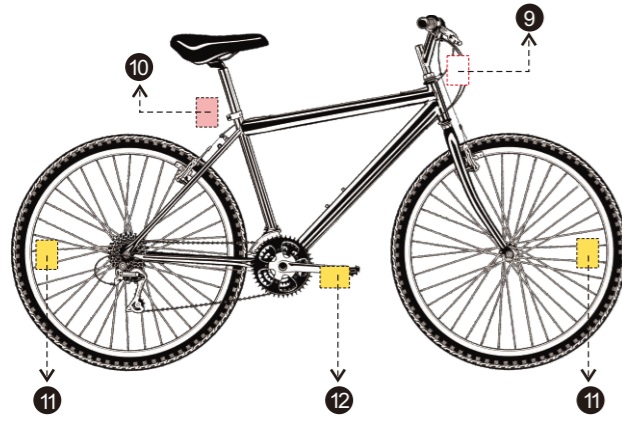

TPL/TPP/AS