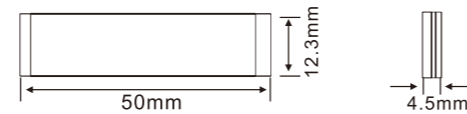

Order No.	Item	Description	Safety Standard	Qty/ctn	(LxWxH) Carton Size (m)	Vol (CBM)	GW (KG)
121W	Spoke Reflector	Mag Wheel Reflector, Screws	GB, ISO, CPSC, BS, AS	750	0.550x0.370x0.280	0.057	15.7

SL1PA

Order No.	Item	Description	Safety Standard	Qty/ctn	(LxWxH) Carton Size (m)	Vol (CBM)	GW (KG)
SL1A	Pedal Reflector	Small, Amber, Pedal	GB, ISO, CPSC, BS, AS, VIA, DIN, TPP	6000	0.405x0.287x0.278	0.032	12.6
SL1PA	Pedal Reflector	Mini, Amber, Pedal	GB, ISO, CPSC, BS, AS, VIA, DIN, TPP	9000	0.405x0.287x0.278	0.034	14.7
SL3A	Pedal Reflector	Regular, Amber, Pedal	GB, ISO, CPSC, BS, AS, VIA, DIN, TPP, CH, B	3000	0.405x0.287x0.278	0.032	10.6

Order No.	Item	Description	Safety Standard	Qty/ctn	(LxWxH) Carton Size (m)	Vol (CBM)	GW (KG)
80-0000-00	Bike Reflector kit	121C&121R&722C	GB, ISO, CPSC, BS, AS	100	0.568x0.313x0.165	0.029	7.3
80-0346-06	Bike Reflector kit	122C&122R&HB317&SP272&Spacer	GB, ISO, CPSC, BS, AS	250	0.550x0.370x0.280	0.057	\
80-0831-00	Bike Reflector kit	122C&122R&HB254&SP272	GB, ISO, CPSC, BS, AS	250	0.550x0.370x0.280	0.057	\
80-0844-02	Bike Reflector kit	122R&SP272	GB, ISO, CPSC, BS, AS	500	0.550x0.300x0.270	0.045	12.0

Order No.	Item	Description	Safety Standard	Qty/ctn	(LxWxH) Carton Size (m)	Vol (CBM)	GW (KG)
RK1	Retal Packing	Retail Packing 121C/R&722C	CPSC,BS	60	0.550x0.370x0.280	0.057	7.5
RK2	Retal Packing	Retail Packing 121C/R&722A	AS, TPL	60	0.550x0.370x0.280	0.057	7.5